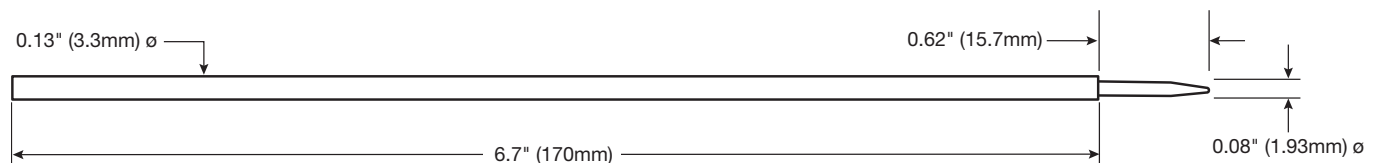

MicroTip

Product# CM502

Product Description

Chemtronics Microtip is designed for precision applications needing pinpoint accuracy. The tapered porous polyvinylidene fluoride tip is effective as a stylus or pick for areas with tight tolerances. The tip is attached to the handle without the use of potentially contaminating adhesives or glues. This swab is ideal for adhesive and lubricant application.

- Polyvinylidene fluoride tip has low extractables and particulate levels
- Compatible with most solvents and adhesives
- Tapered 1.925 mm tip can be used as a stylus
- Assembled without adhesives or glues

Compatibility

Microtip Swab is compatible with most common solvents such as alcohols, ketones, hydrocarbon and chlorinated solvents.

Shelf Life

5 Years from date of manufacture

Availability

CM502 6.7" swab with 0.07" x 0.62" head
50 swabs / bag

Technical and Application Assistance

Chemtronics provides a technical hotline to answer your technical and application related questions.

The toll free number is: 1-800-TECH-401.

Note:

This information is believed to be accurate. It is intended for professional end users having the skills to evaluate and use the data properly. CHEMTRONICS does not guarantee the accuracy of the data and assumes no liability in connection with damages incurred while using it.

CM502