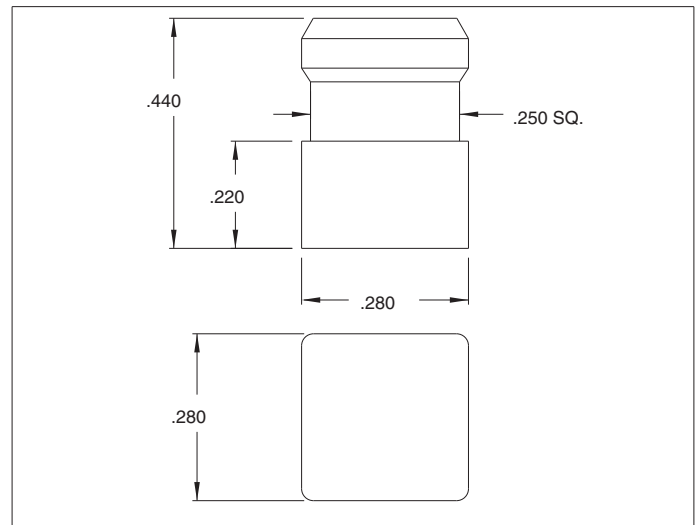

Material: Polycarbonate

Mounting Hole: Snap into Ø.248-.248 hole in panels .060-.130 thick.

MODEL	LENS COLOR
4311	Red
4312	Clear
4313	Amber
4315	Green
4316	Blue
4317	Yellow

Series 4321, 4323, 4322, 4325, 4326, 4327

Material: Polycarbonate

Mounting Hole: Snap into .248-.248 square hole in panels .060-.130 thick. Square lenses may also be gang mounted in slotted hole .280 times number of lenses minus .030 long.

MODEL	LENS COLOR
4321	Red
4322	Clear
4323	Amber
4325	Green
4326	Blue
4327	Yellow

Outline Dimensions

Outline Dimensions

All dimensions in inches.

X-ON Electronics

Largest Supplier of Electrical and Electronic Components

Click to view similar products for [LED Lenses](#) category:

Click to view products by [Chicago Miniature](#) manufacturer: