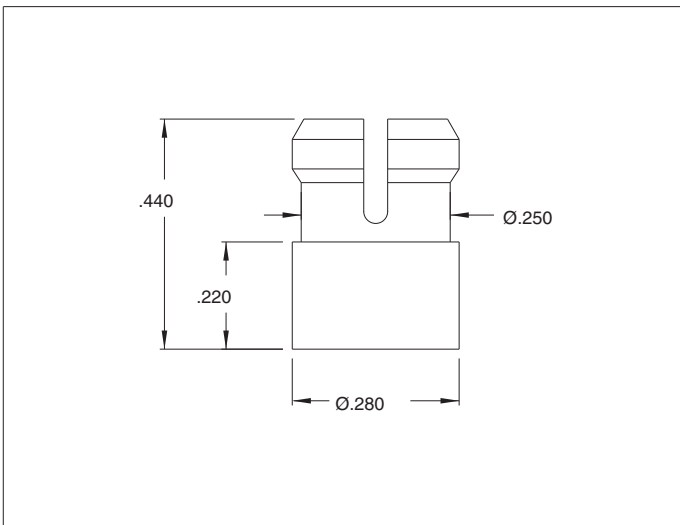

Material: Polycarbonate

Mounting Hole: Snap into Ø.248-.248 hole in panels .060-.130 thick.

MODEL	LENS COLOR
4311	Red
4312	Clear
4313	Amber
4315	Green
4316	Blue
4317	Yellow

Series 4321, 4323, 4322, 4325, 4326, 4327

- These lenses provide quick and economical panel mounting, plus electrostatic discharge protection, for T-1 3/4 high dome LEDs. Molded-in Fresnel rings spread light evenly, provide wide viewing angle viewing (up to 180°) and bright attractive appearance. Use with narrow-beam LED series 4305H, 4308H and 4310H.

Material: Polycarbonate

Mounting Hole: Snap into .248-.248 square hole in panels .060-.130 thick. Square lenses may also be gang mounted in slotted hole .280 times number of lenses minus .030 long.

MODEL	LENS COLOR
4321	Red
4322	Clear
4323	Amber
4325	Green
4326	Blue
4327	Yellow

Outline Dimensions

Outline Dimensions

All dimensions in inches.

X-ON Electronics

Largest Supplier of Electrical and Electronic Components

Click to view similar products for [LED Lenses](#) category:

Click to view products by [Chicago Miniature](#) manufacturer: