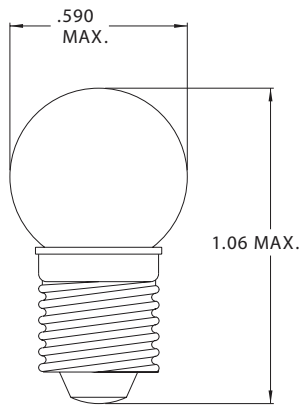

G-4 1/2 Miniature Bayonet Base

| Part Number | Design Voltage | Amps | MSCP | Life Hours | Filament Type |
|-------------|----------------|------|------|------------|---------------|
| CM427 | 5.0 | .50 | 2.3 | 15 | C-2R |
| CM503 | 5.1 | .15 | .60 | 100 | C-2R |
| CM607 | 6.0 | .50 | 3.6 | 3 | C-2R |
| CM1406 | 6.0 | .04 | .10 | 250 | C-6 |
| CM604 | 6.15 | .50 | 3.2 | 15 | C-2R |
| CM55 | 7.0 | .41 | 2.0 | 500 | C-2R |
| CM1896 | 7.0 | .50 | 2.2 | 1,500 | C-2R |
| CM57 | 14.0 | .24 | 2.0 | 500 | C-2V |
| CM57X | 14.0 | .24 | 2.0 | 500 | C-2F |
| CM293 | 14.0 | .33 | 2.0 | 5,000 | C-2F |
| CM431 | 14.0 | .25 | 2.7 | 250 | C-2V |
| CM1895 | 14.0 | .27 | 2.0 | 1,500 | C-2F |
| CM433 | 18.0 | .25 | 3.5 | 250 | C-2V |
| CM456 | 28.0 | .17 | 2.0 | 5,000 | C-2F |

G-4 1/2 Miniature Screw Base

| Part Number | Design Voltage | Amps | MSCP | Life Hours | Filament Type |
|-------------|----------------|------|------|------------|---------------|
| CM136 | 1.25 | .60 | .20 | 75 | S-2 |
| CM116 | 2.65 | .41 | .80 | 15 | C-2R |
| CM27 | 4.90 | .30 | 1.4 | 30 | C-2R |
| CM425 | 5.00 | .50 | 2.3 | 15 | C-2 |
| CM502 | 5.10 | .15 | .60 | 100 | C-2R |
| CM1482 | 6.00 | .45 | 2.2 | 100 | C-2R |
| CM1483 | 6.00 | .04 | .10 | 500 | C-6 |
| CM31 | 6.15 | .30 | 2.0 | 15 | C-2R |
| CM605 | 6.15 | .50 | 3.4 | 15 | C-2R |
| CM428 | 12.50 | .25 | 2.4 | 250 | C-2V |
| CM430 | 14.0 | .25 | 2.7 | 250 | C-2R |
| CM432 | 18.0 | .25 | 3.5 | 250 | C-2V |

G-4 1/2 Miniature 2 Pin Base

| Part Number | Design Voltage | Amps | MSCP | Life Hours | Filament Type |
|-------------|----------------|------|------|------------|---------------|
| CM15 | 7.0 | .40 | 2.0 | 500 | C-6 |
| CM20 | 14.0 | .23 | 2.0 | 500 | C-2R |