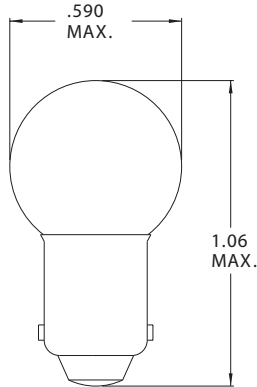

G-4 1/2 Miniature Bayonet Base

| Part Number | Design Voltage | Amps | MSCP | Life Hours | Filament Type |
|-------------|----------------|------|------|------------|---------------|
| CM427 | 5.0 | .50 | 2.3 | 15 | C-2R |
| CM503 | 5.1 | .15 | .60 | 100 | C-2R |
| CM607 | 6.0 | .50 | 3.6 | 3 | C-2R |
| CM1406 | 6.0 | .04 | .10 | 250 | C-6 |
| CM604 | 6.15 | .50 | 3.2 | 15 | C-2R |
| CM55 | 7.0 | .41 | 2.0 | 500 | C-2R |
| CM1896 | 7.0 | .50 | 2.2 | 1,500 | C-2R |
| CM57 | 14.0 | .24 | 2.0 | 500 | C-2V |
| CM57X | 14.0 | .24 | 2.0 | 500 | C-2F |
| CM293 | 14.0 | .33 | 2.0 | 5,000 | C-2F |
| CM431 | 14.0 | .25 | 2.7 | 250 | C-2V |
| CM1895 | 14.0 | .27 | 2.0 | 1,500 | C-2F |
| CM433 | 18.0 | .25 | 3.5 | 250 | C-2V |
| CM456 | 28.0 | .17 | 2.0 | 5,000 | C-2F |

G-4 1/2 Miniature Screw Base

| Part Number | Design Voltage | Amps | MSCP | Life Hours | Filament Type |
|-------------|----------------|------|------|------------|---------------|
| CM136 | 1.25 | .60 | .20 | 75 | S-2 |
| CM116 | 2.65 | .41 | .80 | 15 | C-2R |
| CM27 | 4.90 | .30 | 1.4 | 30 | C-2R |
| CM425 | 5.00 | .50 | 2.3 | 15 | C-2 |
| CM502 | 5.10 | .15 | .60 | 100 | C-2R |
| CM1482 | 6.00 | .45 | 2.2 | 100 | C-2R |
| CM1483 | 6.00 | .04 | .10 | 500 | C-6 |
| CM31 | 6.15 | .30 | 2.0 | 15 | C-2R |
| CM605 | 6.15 | .50 | 3.4 | 15 | C-2R |
| CM428 | 12.50 | .25 | 2.4 | 250 | C-2V |
| CM430 | 14.0 | .25 | 2.7 | 250 | C-2R |
| CM432 | 18.0 | .25 | 3.5 | 250 | C-2V |

G-4 1/2 Miniature 2 Pin Base

| Part Number | Design Voltage | Amps | MSCP | Life Hours | Filament Type |
|-------------|----------------|------|------|------------|---------------|
| CM15 | 7.0 | .40 | 2.0 | 500 | C-6 |
| CM20 | 14.0 | .23 | 2.0 | 500 | C-2R |