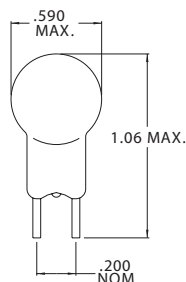

G-4 1/2 Miniature Bayonet Base

| Part Number | Design Voltage | Amps | MSCP | Life Hours | Filament Type |
|-------------|----------------|------|------|------------|---------------|
| CM427 | 5.0 | .50 | 2.3 | 15 | C-2R |
| CM503 | 5.1 | .15 | .60 | 100 | C-2R |
| CM607 | 6.0 | .50 | 3.6 | 3 | C-2R |
| CM1406 | 6.0 | .04 | .10 | 250 | C-6 |
| CM604 | 6.15 | .50 | 3.2 | 15 | C-2R |
| CM55 | 7.0 | .41 | 2.0 | 500 | C-2R |
| CM1896 | 7.0 | .50 | 2.2 | 1,500 | C-2R |
| CM57 | 14.0 | .24 | 2.0 | 500 | C-2V |
| CM57X | 14.0 | .24 | 2.0 | 500 | C-2F |
| CM293 | 14.0 | .33 | 2.0 | 5,000 | C-2F |
| CM431 | 14.0 | .25 | 2.7 | 250 | C-2V |
| CM1895 | 14.0 | .27 | 2.0 | 1,500 | C-2F |
| CM433 | 18.0 | .25 | 3.5 | 250 | C-2V |
| CM456 | 28.0 | .17 | 2.0 | 5,000 | C-2F |

G-4 1/2 Miniature Screw Base

| Part Number | Design Voltage | Amps | MSCP | Life Hours | Filament Type |
|-------------|----------------|------|------|------------|---------------|
| CM136 | 1.25 | .60 | .20 | 75 | S-2 |
| CM116 | 2.65 | .41 | .80 | 15 | C-2R |
| CM27 | 4.90 | .30 | 1.4 | 30 | C-2R |
| CM425 | 5.00 | .50 | 2.3 | 15 | C-2 |
| CM502 | 5.10 | .15 | .60 | 100 | C-2R |
| CM1482 | 6.00 | .45 | 2.2 | 100 | C-2R |
| CM1483 | 6.00 | .04 | .10 | 500 | C-6 |
| CM31 | 6.15 | .30 | 2.0 | 15 | C-2R |
| CM605 | 6.15 | .50 | 3.4 | 15 | C-2R |
| CM428 | 12.50 | .25 | 2.4 | 250 | C-2V |
| CM430 | 14.0 | .25 | 2.7 | 250 | C-2R |
| CM432 | 18.0 | .25 | 3.5 | 250 | C-2V |

G-4 1/2 Miniature 2 Pin Base

| Part Number | Design Voltage | Amps | MSCP | Life Hours | Filament Type |
|-------------|----------------|------|------|------------|---------------|
| CM15 | 7.0 | .40 | 2.0 | 500 | C-6 |
| CM20 | 14.0 | .23 | 2.0 | 500 | C-2R |