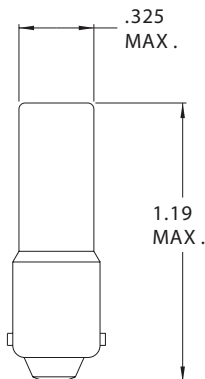

## T-2 Telephone Slide Base - Type 3

Part Number	Design Voltage	Amps	MSCP	Life Hours	Filament Type
CM24D	24.0	.100	1,500	5,000	C-7A
CM24E	24.0	.035	600	7,000	C-2F
CM24F	24.0	.090	1,120	7,000	C-2F
CM24H	24.0	.020	100	10,000	C-2F
CM24X	24.0	.035	600	8,000	C-2F
CM30A	30.0	.072	2,000	3,000	C-7A
CM30C	30.0	.038	1,000	4,000	C-2F
CM32B	32.0	.040	1,600	3,500	C-2F
CM30B	35.0	.100	3,000	4,000	C-7A
CM35A	35.0	.040	1,000	7,500	C-2F
CM35B	35.0	.072	700	5,000	C-7A
CM35C	35.0	.100	750	5,000	C-7A
CM40A	40.0	.072	480	5,000	C-7A
CM44A	44.0	.072	1,250	1,000	C-7A
CM48A	48.0	.072	2,000	5,000	C-7A
CM48B	48.0	.100	2,200	10,000	C-7A
CM48C	48.0	.035	400	7,000	C-7A
CM48D	48.0	.021	100	20,000	C-7A
CM48G	48.0	.052	800	5,000	C-7A
CM48H	48.0	.045	1,000	5,000	C-7A
CM55B	55.0	.100	1,800	5,000	C-7A
CM55C	55.0	.050	1,400	5,000	C-7A
CM60A	60.0	.050	1,600	5,000	C-7A

## T-2 Miniature Bayonet Base

Part Number	Design Voltage	Amps	MSCP	Life Hours	Filament Type
CM6MB	6.0	.140	550	20,000	C-2V
CM12MB	12.0	.170	2,000	12,000	C-2F
CM24MB	24.0	.073	3,000	10,000	C-2F
CM28MB	28.0	.040	1,600	5,000	C-2F
CM48MB	48.0	.053	1,800	10,000	C-7A
CM60MB	60.0	.050	2,200	7,500	C-7A
CM120MB	120.0	.025	1,200	5,000	CC-7A
CM8-967	120.0	.025	1,200	5,000	CC-7A