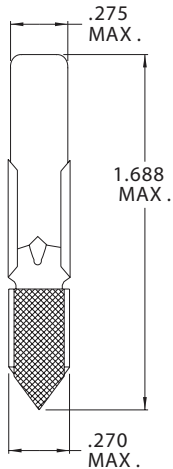

## T-2 Telephone Slide Base - Type 3

Part Number	Design Voltage	Amps	MSCP	Life Hours	Filament Type
CM24D	24.0	.100	1,500	5,000	C-7A
CM24E	24.0	.035	600	7,000	C-2F
CM24F	24.0	.090	1,120	7,000	C-2F
CM24H	24.0	.020	100	10,000	C-2F
CM24X	24.0	.035	600	8,000	C-2F
CM30A	30.0	.072	2,000	3,000	C-7A
CM30C	30.0	.038	1,000	4,000	C-2F
CM32B	32.0	.040	1,600	3,500	C-2F
CM30B	35.0	.100	3,000	4,000	C-7A
CM35A	35.0	.040	1,000	7,500	C-2F
CM35B	35.0	.072	700	5,000	C-7A
CM35C	35.0	.100	750	5,000	C-7A
CM40A	40.0	.072	480	5,000	C-7A
CM44A	44.0	.072	1,250	1,000	C-7A
CM48A	48.0	.072	2,000	5,000	C-7A
CM48B	48.0	.100	2,200	10,000	C-7A
CM48C	48.0	.035	400	7,000	C-7A
CM48D	48.0	.021	100	20,000	C-7A
CM48G	48.0	.052	800	5,000	C-7A
CM48H	48.0	.045	1,000	5,000	C-7A
CM55B	55.0	.100	1,800	5,000	C-7A
CM55C	55.0	.050	1,400	5,000	C-7A
CM60A	60.0	.050	1,600	5,000	C-7A

## T-2 Miniature Bayonet Base

Part Number	Design Voltage	Amps	MSCP	Life Hours	Filament Type
CM6MB	6.0	.140	550	20,000	C-2V
CM12MB	12.0	.170	2,000	12,000	C-2F
CM24MB	24.0	.073	3,000	10,000	C-2F
CM28MB	28.0	.040	1,600	5,000	C-2F
CM48MB	48.0	.053	1,800	10,000	C-7A
CM60MB	60.0	.050	2,200	7,500	C-7A
CM120MB	120.0	.025	1,200	5,000	CC-7A
CM8-967	120.0	.025	1,200	5,000	CC-7A