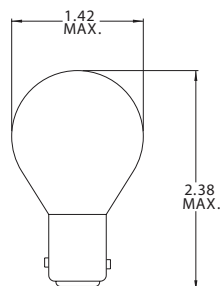

S-11 Single Contact Bayonet Base

Part Number	Design Voltage	Amps	MSCP	Life Hours	Filament Type
CM1723	6.2	4.50	32.0	400	C-6
CM309	28.0	.90	32.0	300	C-2V
CM311	28.0	1.29	50.0	300	C-2V
CM3011	28.0	1.29	44.0	1,000	C-2V