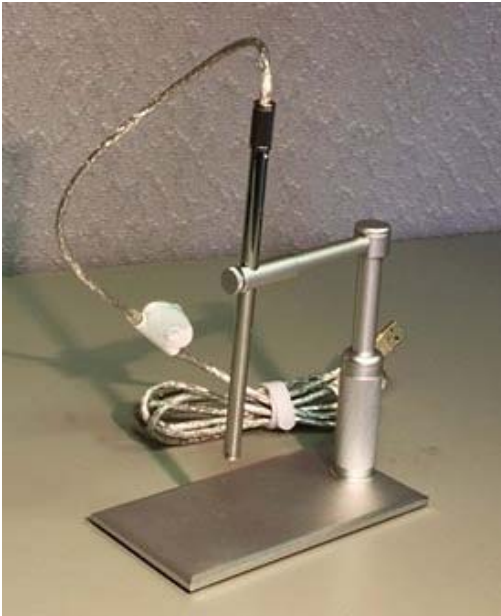

CHIP QUIK® INTRODUCES Pt # SMDPMUSB413

2.0 MegaPixel Handheld USB Digital Pen Microscope

1x to 200x Adjustable Magnification

Resolution 1600 x 1200 in True Color

Display Images on your Computer Screen thru USB Port

The tubular imaging system consists of an optical lens and image sensor, an illumination mechanism and an image transfer control circuit which connects to your computer via the USB port.

VIEW ON COMPUTER SCREEN

INSPECT

CAPTURE

STORE, PRINT or ATTACH TO E-MAIL

STANDARD CAMERA VIEW

FEATURES

- Display circuit images captured on your computer screen, store, print and attach to email
- Magnify circuit probe points for accurate measurement
- Enlarge and photograph probe points for easy identification
- Inspect your electronic circuit boards for hard to see defects
- Includes adjustable microscope workstation
- LED adjustable light source

TECHNICAL SPECIFICATIONS

DSP :	High power digital image Monarch Processor
Sensor :	High quality CMOS Sensor, 2.0M pixels
Resolution:	1600 x 1200
Colors:	True Color 24 bit (RGB)
Interface:	USB1.1/USB2.0
Frame Rate:	30 frames/second (DIF and VGA)
Focal Distance:	6 mm - ∞
Magnification:	1x - 200x (at 10mm on 17" screen by 1600 x 1200 resolution)