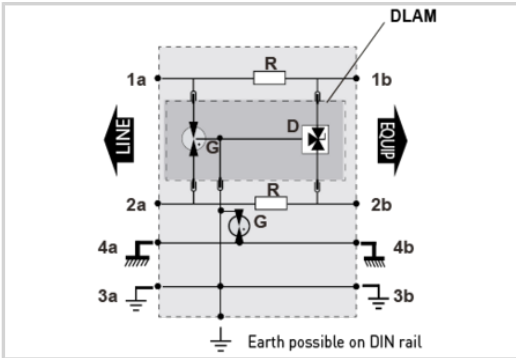

DLA-06D3-Ex

- UL121201 LISTED-Hazardous Locations
- UL497B LISTED
- Hybrid SAD-GDT Technology
- 20kA I_{max} (1x-8/20us)
- 5kA I_{imp} (2x-10/350us)
- 10kA I_n (10x-8/20us)
- Modular
- 2W+SHIELD+G

Electrical Characteristics	
DATA SPD TYPE	UL Listed for Hazardous Locations
VOLTS	(V) 6
WIRES	2W+SHIELD+GROUND
LINE CURRENT MAX	(A) 0.3
AMBIENT MIN	(C) -40
AMBIENT MAX	(C) +85
RESIDUAL VOLTAGE	(V) 20
MCOV	(V) 8/72/72
IN10 impulses 8/20µs	(kA) 10
IMAX8/20µs	(kA) 20
I _{imp} 10/350µs	(kA) 5
DATA SPEED	(bps) 10/100
FREQUENCY	(MHz) >3
INSERTION LOSS (@ FREQ)	(db) < 1
CAPACITANCE	(pF) < 50
Mechanical Characteristics	
TECHNOLOGY	SAD-GDT
NETWORK CONFIGURATION	1 Channel (2W+SHIELD+G)
CONNECTION METHOD	Screw Terminal (16-22AWG)
MOUNTING	DIN RAIL
MATERIAL	Thermoplastic UL94-V0
NEMA RATING (IP RATING)	NEMA 2 (IP20)
DIMENSIONS	See diagram
WEIGHT	0.30 lbs
SPARE PART	DLAM-06D3
Standards	
UL STANDARD	UL497B & UL121201 Hazardous Location
UL CATEGORY	QVGG & QVSI
UL FILE NUMBER	E184939 & E527349
UL121201 HAZARDOUS LOCATION	Class I, Division 2, Groups A, B, C & D: Operating. Temp. T5
STANDARDS	IEC 61643-11, NOM-003-SCFI-2014, NOM-001-SCFI-1993
ENVIRONMENTAL STANDARDS	ROHS
Part number	
897011	