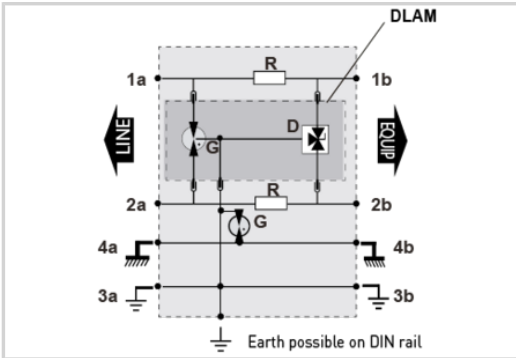

DLA-12D3-Ex

- UL121201 LISTED-Hazardous Locations
- UL497B LISTED
- Hybrid SAD-GDT Technology
- 20kA I<sub>max</sub> (1x-8/20us)
- 5kA I<sub>imp</sub> (2x-10/350us)
- 10kA I<sub>n</sub> (10x-8/20us)
- Modular
- 2W+SHIELD+G

Electrical Characteristics		
DATA SPD TYPE		UL Listed for Hazardous Locations
VOLTS	(V)	12
WIRES		2W+SHIELD+GROUND
LINE CURRENT MAX	(A)	0.3
AMBIENT MIN	(C)	-40
AMBIENT MAX	(C)	+85
RESIDUAL VOLTAGE	(V)	30
MCOV	(V)	15/72/72
IN10 impulses 8/20µs	(kA)	10
IMAX8/20µs	(kA)	20
I <sub>imp</sub> 10/350µs	(kA)	5
DATA SPEED	(bps)	10/100
FREQUENCY	(MHz)	>3
INSERTION LOSS (@ FREQ)	(db)	< 1
CAPACITANCE	(pF)	< 50
Mechanical Characteristics		
TECHNOLOGY		SAD-GDT
NETWORK CONFIGURATION		1 Channel (2W+SHIELD+G)
CONNECTION METHOD		Screw Terminal (16-22AWG)
MOUNTING		DIN RAIL
MATERIAL		Thermoplastic UL94-V0
NEMA RATING (IP RATING)		NEMA 2 (IP20)
DIMENSIONS		See diagram
WEIGHT		0.30 lbs
SPARE PART		DLAM-12D3
Standards		
UL STANDARD		UL497B & UL121201 Hazardous Location
UL CATEGORY		QVQG & QVSI
UL FILE NUMBER		E184939 & E527349
UL121201 HAZARDOUS LOCATION		Class I, Division 2, Groups A, B, C & D: Operating. Temp. T5
STANDARDS		IEC 61643-11, NOM-003-SCFI-2014, NOM-001-SCFI-1993
ENVIRONMENTAL STANDARDS		ROHS
Part number		
897012		