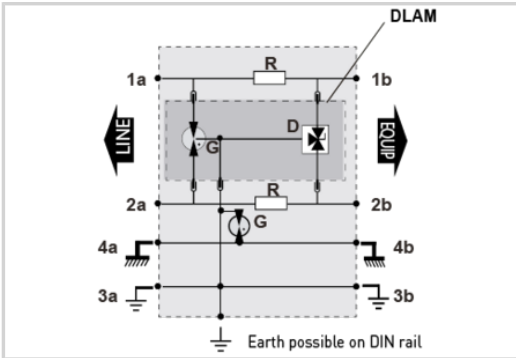

DLA-24D3-Ex

- UL121201 LISTED-Hazardous Locations
- UL497B LISTED
- Hybrid SAD-GDT Technology
- 20kA I_{max} (1x-8/20us)
- 5kA I_{imp} (2x-10/350us)
- 10kA I_n (10x-8/20us)
- Modular
- 2W+SHIELD+G

Electrical Characteristics		
DATA SPD TYPE		UL Listed for Hazardous Locations
VOLTS	(V)	24
WIRES		2W+SHIELD+GROUND
LINE CURRENT MAX	(A)	0.3
AMBIENT MIN	(C)	-35
AMBIENT MAX	(C)	+85
RESIDUAL VOLTAGE	(V)	40
MCOV	(V)	28/72/72
IN10 impulses 8/20µs	(kA)	10
IMAX8/20µs	(kA)	20
I _{imp} 10/350µs	(kA)	5
DATA SPEED	(bps)	10/100
FREQUENCY	(MHz)	>3
INSERTION LOSS (@ FREQ)	(db)	< 1
CAPACITANCE	(pF)	< 50
Mechanical Characteristics		
TECHNOLOGY		SAD-GDT
NETWORK CONFIGURATION		1 Channel (2W+SHIELD+G)
CONNECTION METHOD		Screw Terminal (16-22AWG)
MOUNTING		DIN RAIL
MATERIAL		Thermoplastic UL94-V0
NEMA RATING (IP RATING)		NEMA 2 (IP20)
DIMENSIONS		See diagram
WEIGHT		0.30 lbs
SPARE PART		DLAM-24D3
Standards		
UL STANDARD		UL497B & UL121201 Hazardous Location
UL CATEGORY		QVQG & QVSI
UL FILE NUMBER		E184939 & E527349
UL121201 HAZARDOUS LOCATION		Class I, Division 2, Groups A, B, C & D: Operating. Temp. T5
STANDARDS		IEC 61643-11, NOM-003-SCFI-2014, NOM-001-SCFI-1993
ENVIRONMENTAL STANDARDS		ROHS
Part number		
897014		