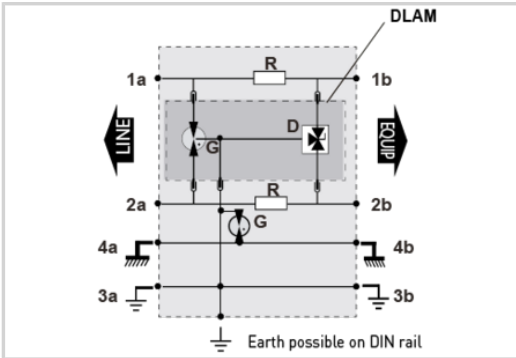

DLA-48D3-Ex

- UL121201 LISTED-Hazardous Locations
- UL497B LISTED
- Hybrid SAD-GDT Technology
- 20kA I_{max} (1x-8/20us)
- 5kA I_{imp} (2x-10/350us)
- 10kA I_n (10x-8/20us)
- Modular
- 2W+SHIELD+G

Electrical Characteristics		
DATA SPD TYPE		UL Listed for Hazardous Locations
VOLTS	(V)	48
WIRES		2W+SHIELD+GROUND
LINE CURRENT MAX	(A)	0.3
AMBIENT MIN	(C)	-35
AMBIENT MAX	(C)	+85
RESIDUAL VOLTAGE	(V)	70
MCOV	(V)	60/72/72
IN10 impulses 8/20µs	(kA)	10
IMAX8/20µs	(kA)	20
I _{imp} 10/350µs	(kA)	5
DATA SPEED	(bps)	10/100
FREQUENCY	(MHz)	>3
INSERTION LOSS (@ FREQ)	(db)	< 1
CAPACITANCE	(pF)	< 50
Mechanical Characteristics		
TECHNOLOGY		SAD-GDT
NETWORK CONFIGURATION		1 Channel (2W+SHIELD+G)
CONNECTION METHOD		Screw Terminal (16-22AWG)
MOUNTING		DIN RAIL
MATERIAL		Thermoplastic UL94-V0
NEMA RATING (IP RATING)		NEMA 2 (IP20)
DIMENSIONS		See diagram
WEIGHT		0.30 lbs
SPARE PART		DLAM-48D3
Standards		
UL STANDARD		UL497B & UL121201 Hazardous Location
UL CATEGORY		QVQG & QVSI
UL FILE NUMBER		E184939 & E527349
UL121201 HAZARDOUS LOCATION		Class I, Division 2, Groups A, B, C & D: Operating. Temp. T5
STANDARDS		IEC 61643-11, NOM-003-SCFI-2014, NOM-001-SCFI-1993
ENVIRONMENTAL STANDARDS		ROHS
Part number		
897013		