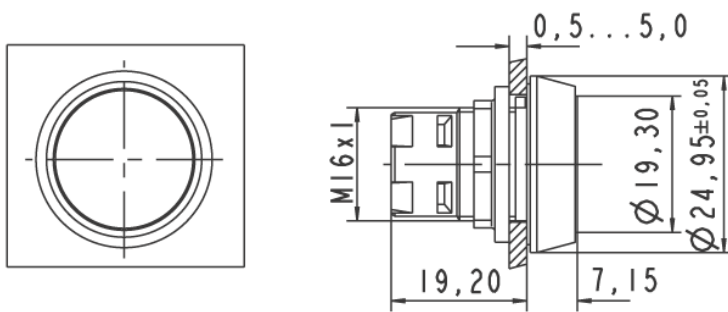

Panel cut-out