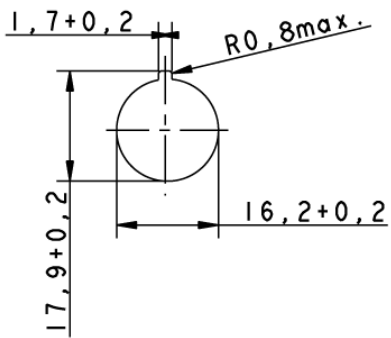

Panel cut-out