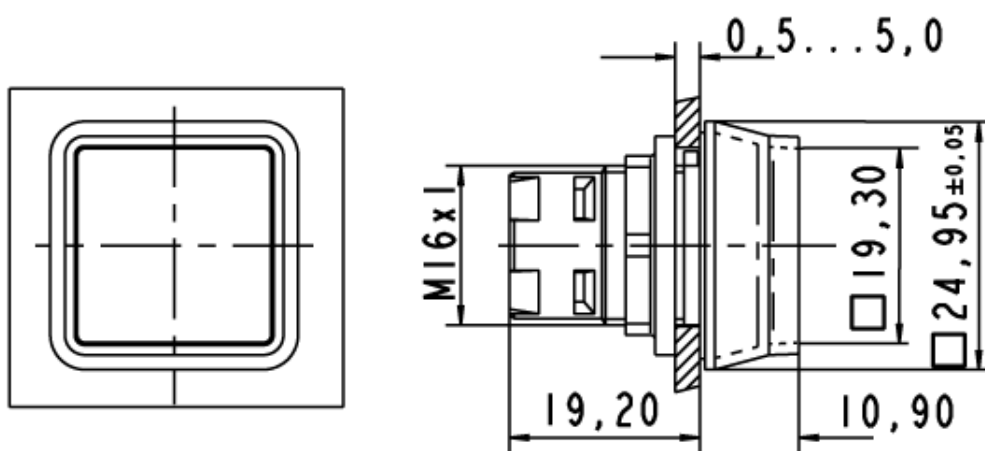

Panel cut-out