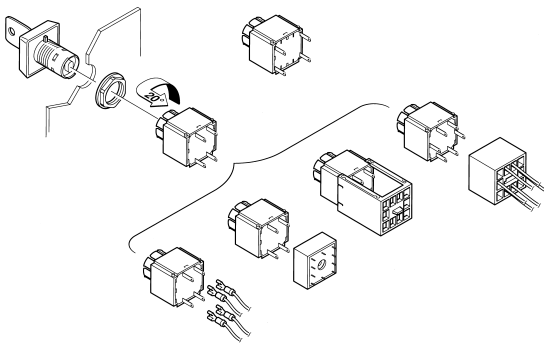

**RAFIX 16 - Pushbutton, illuminated, protruding collar, square collar****1.30.070.101/1306****General information**

Actuator	protruding collar
Color of lens	transparent red
Form of collar	square

**Dimensions**

Collar dimensions	24.95 x 24.95 mm
Collar dimensions	24.95 x 24.95 mm
Overall height	10.9 mm
Mounting depth	44.7 mm
Mounting hole	16.2 mm
Key grid	25 x 25 mm

**Mechanical design**

Mounting	ring nut, max. 1.2 Nm
Contact function	according to contact block
Contact arrangement	according to contact block
Illumination	yes

**Mechanical characteristics**

Operating travel	3 mm
Robustness max.	100 N

**Other specifications**

Operating life (operations)	2,000,000 cycle
Degree of protection from front side	IP65 (DIN EN 60529)
Operation temperature min.	-25 °C
Ambient temp. operating max. without lamp / LED	+70 °C
Ambient temp. operating max. with lamp /LED	+55 °C
Storage temperature min.	-40 °C
Storage temperature max.	+85 °C
Environmental resistance	acc. to IEC 60068-2-14, -30, -33 and -78
ROHS compliant	yes
REACH compliant	yes

## Panel cut-out