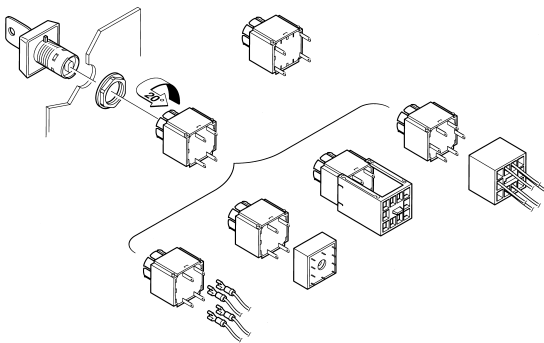

**RAFIX 16 - Pushbutton, illuminated, protruding collar, square collar****1.30.070.101/1505****General information**

Actuator	protruding collar
Color of lens	transparent green
Form of collar	square

**Dimensions**

Collar dimensions	24.95 x 24.95 mm
Collar dimensions	24.95 x 24.95 mm
Overall height	10.9 mm
Mounting depth	44.7 mm
Mounting hole	16.2 mm
Key grid	25 x 25 mm

**Mechanical design**

Mounting	ring nut, max. 1.2 Nm
Contact function	according to contact block
Contact arrangement	according to contact block
Illumination	yes

**Mechanical characteristics**

Operating travel	3 mm
Robustness max.	100 N

**Other specifications**

Operating life (operations)	2,000,000 cycle
Degree of protection from front side	IP65 (DIN EN 60529)
Operation temperature min.	-25 °C
Ambient temp. operating max. without lamp / LED	+70 °C
Ambient temp. operating max. with lamp /LED	+55 °C
Storage temperature min.	-40 °C
Storage temperature max.	+85 °C
Environmental resistance	acc. to IEC 60068-2-14, -30, -33 and -78
ROHS compliant	yes
REACH compliant	yes

## Panel cut-out