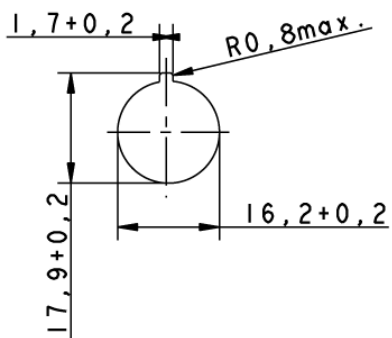

Panel cut-out