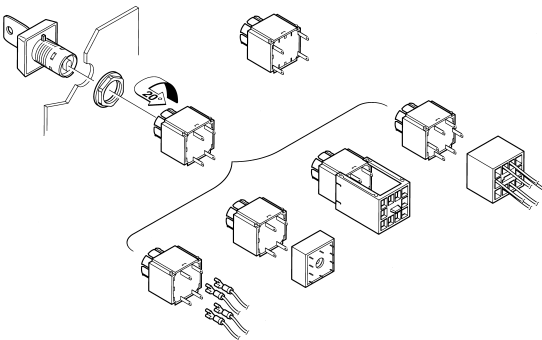

**Dimensions**

Collar dimensions	24.95 x 24.95 mm
Collar dimensions	24.95 x 24.95 mm
Overall height	7.15 mm
Mounting depth	44.7 mm
Mounting hole	16.2 mm
Key grid	25 x 25 mm

**Mechanical design**

Mounting	ring nut, max. 1.2 Nm
Contact function	according to contact block
Contact arrangement	according to contact block
Illumination	no

**Mechanical characteristics**

Operating travel	3 mm
Robustness max.	100 N

**Other specifications**

Operating life (operations)	2,000,000 cycle
Degree of protection from front side	IP65 (DIN EN 60529)
Operation temperature min.	-25 °C
Ambient temp. operating max. without lamp / LED	+70 °C
Ambient temp. operating max. with lamp /LED	+55 °C
Storage temperature min.	-40 °C
Storage temperature max.	+85 °C
Environmental resistance	acc. to IEC 60068-2-14, -30, -33 and -78
ROHS compliant	yes
REACH compliant	yes

## Panel cut-out