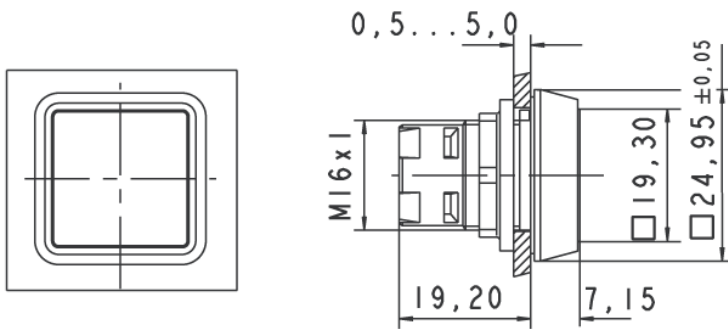

Panel cut-out