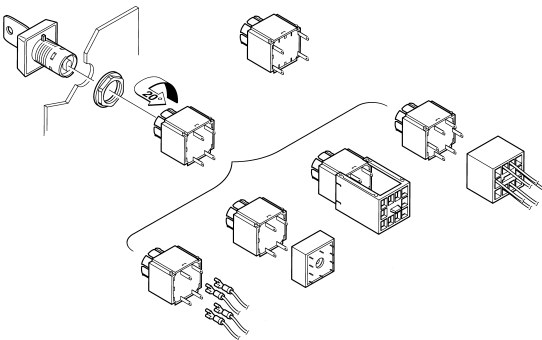

Panel cut-out