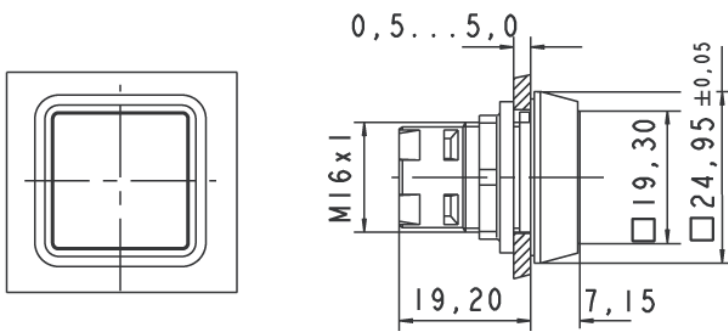

Panel cut-out