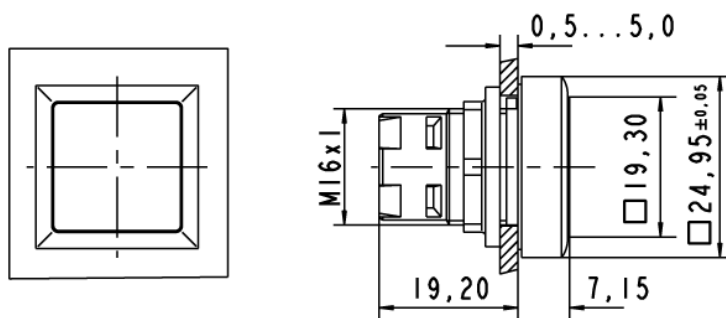

Panel cut-out