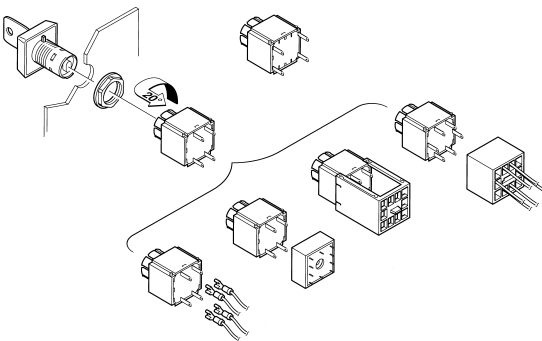

Panel cut-out