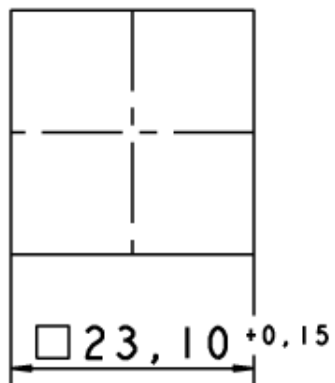

Panel cut-out