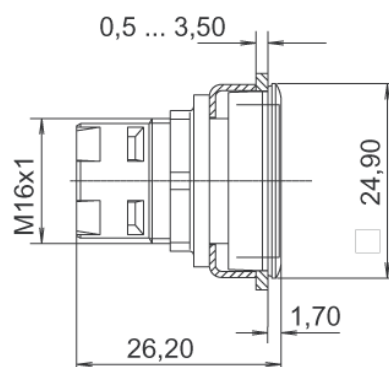

RAFIX 16 F - Pushbutton, illuminated, flush lens, housing

1.30.090.501/0000

General information

Form of lens	flat lens

Mechanical characteristics

Robustness max.	100 N

Other specifications

ROHS compliant	yes

REACH compliant	yes

Panel cut-out