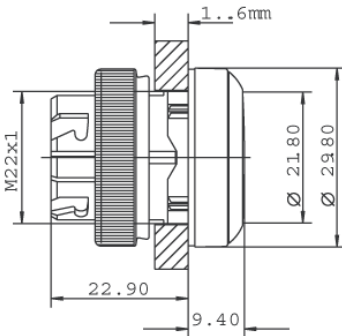

Panel cut-out to IEC 60947-5-1