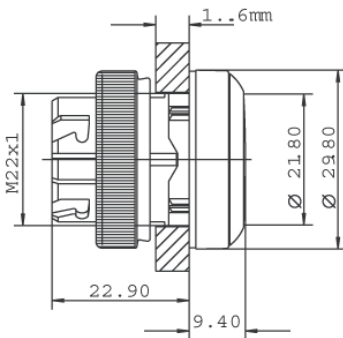

Panel cut-out to IEC 60947-5-1