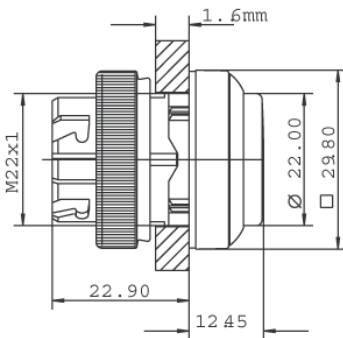

Panel cut-out to IEC 60947-5-1