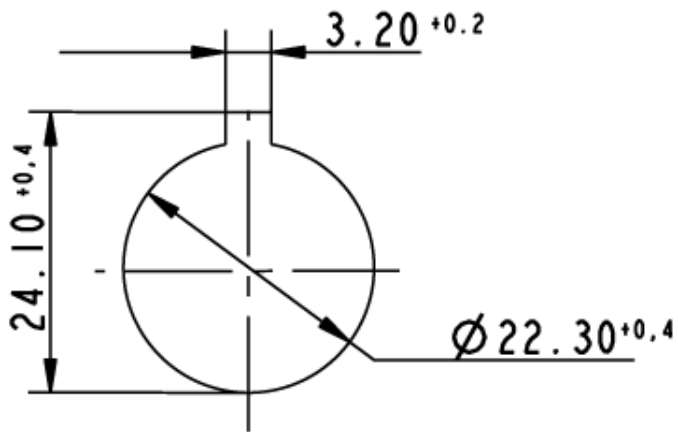

Panel cut-out to IEC 60947-5-1