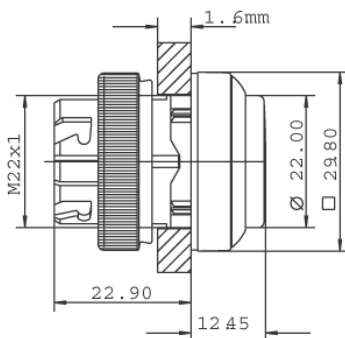

Panel cut-out to IEC 60947-5-1