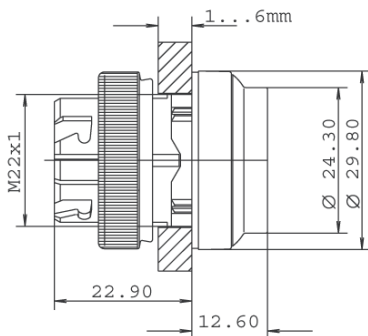

Panel cut-out to IEC 60947-5-1