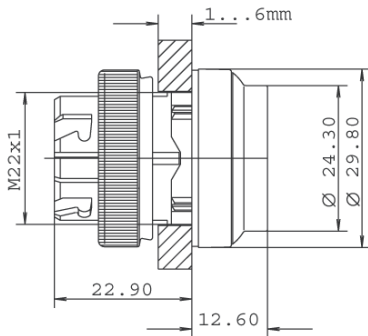

Panel cut-out to IEC 60947-5-1