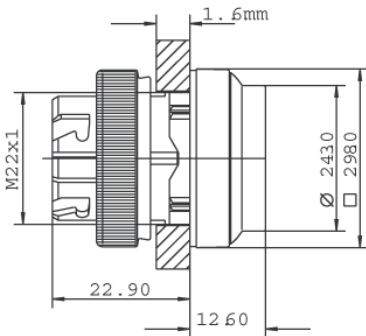

Panel cut-out to IEC 60947-5-1