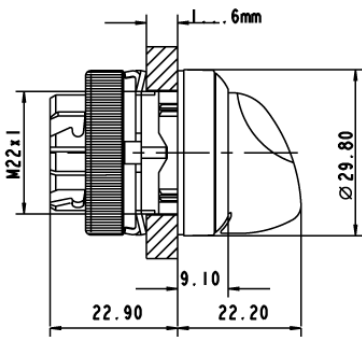

Panel cut-out to IEC 60947-5-1