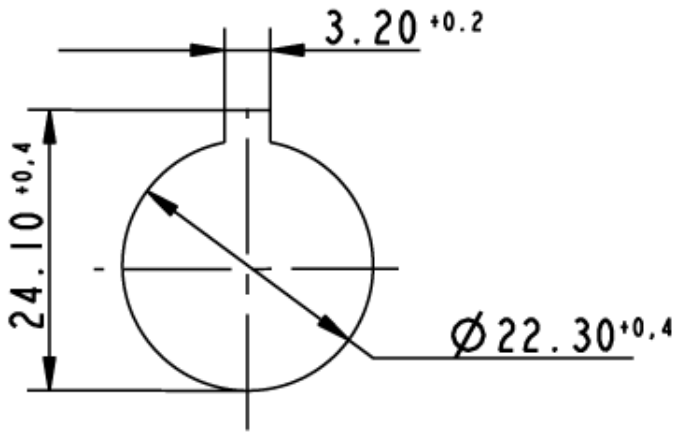

ROHS compliant	yes
REACH compliant	yes

Panel cut-out to IEC 60947-5-1