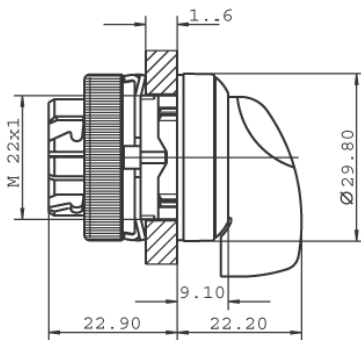

ROHS compliant	yes
REACH compliant	yes

Panel cut-out to IEC 60947-5-1