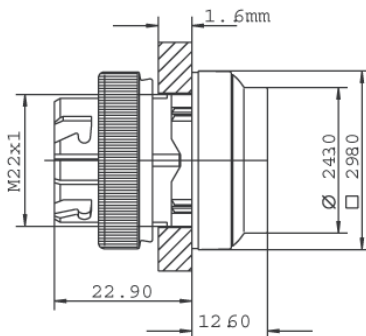

Panel cut-out to IEC 60947-5-1