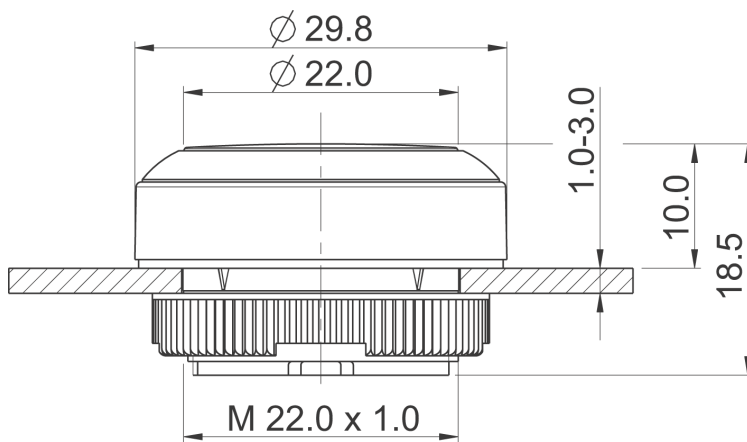

Panel cut-out to IEC 60947-5-1