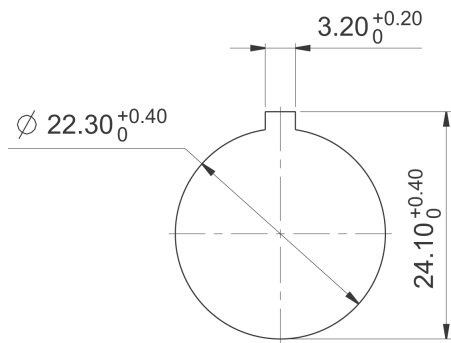

Panel cut-out to IEC 60947-5-1