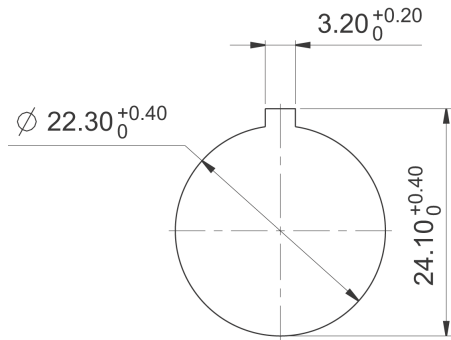

Panel cut-out to IEC 60947-5-1