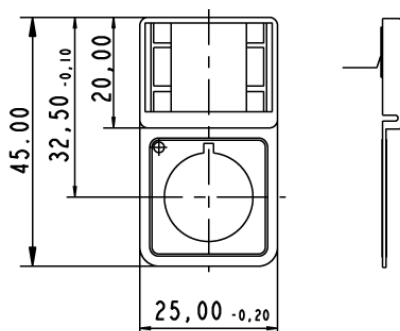

Label holder, flush, for square collar**5.07.620.004/0000****Other specifications**ROHS compliant yesREACH compliant yes

X-ON Electronics

Largest Supplier of Electrical and Electronic Components

Click to view similar products for [Switch Fixings](#) category: