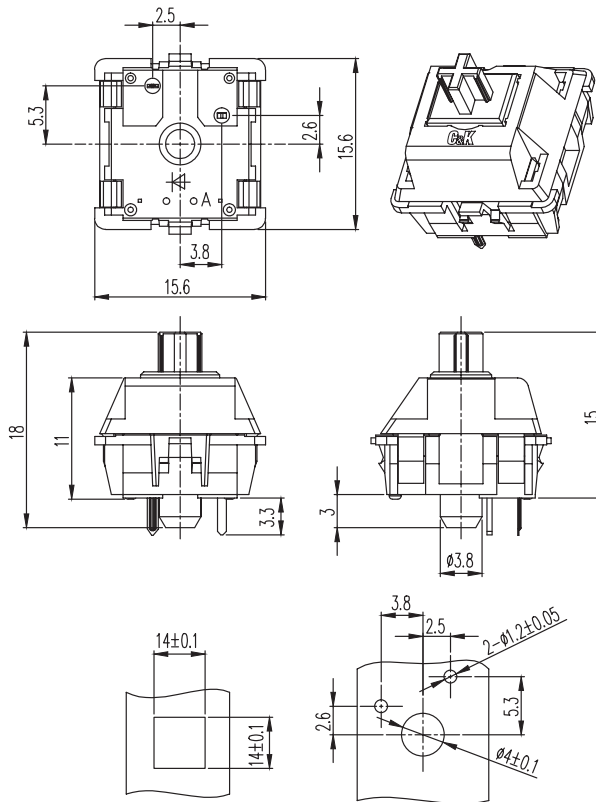

Specifications

CONTACT ARRANGEMENT: SPST
 CONTACT RATING: 10mA @ 12 VDC
 INITIAL CONTACT RESISTANCE: 200 m Ω max. (25m Ω typically)
 INSULATION RESISTANCE: 100M Ω min. @ 100 VDC
 DIELECTRIC STRENGTH: 250 VAC (50-60 Hz) 60 sec.
 ELECTRICAL LIFE: 50,000,000 cycles
 PRE-TRAVEL: 1.5 ~ 2 mm
 OVERTRAVEL: 4 mm
 OPERATING TEMPERATURE: -10°C to +70°C

Materials

COVER: Nylon (UL94V-0)
 HOUSING: Nylon (UL94V-0)
 KNOB: POM (UL94HB)
 TERMINALS: Copper alloy, gold plated in contact area,
 Tin plated in soldering area
 SPRING: Stainless steel

How To Order

Our easy build-a-switch concept allows you to mix and match options to create the switch you need. To order, select desired option from each category and place it in the appropriate box.

Panel Cut
Panel Thickness 1.2mm

PCB Diagram

PART NUMBER	FEELING	KNOB COLOR	OPERATING FORCE	OPERATING LIFE
KBDBKN6AULFT	Linear actuation	BLACK	60±20gf	50,000,000
KBDRDN4AULFT	Linear actuation	RED	45±20gf	50,000,000
KBDBUC6AULFT	Click pressure point	BLUE	60±20gf	50,000,000
KBDBWC5AULFT	Click pressure point	BROWN	55±20gf	50,000,000