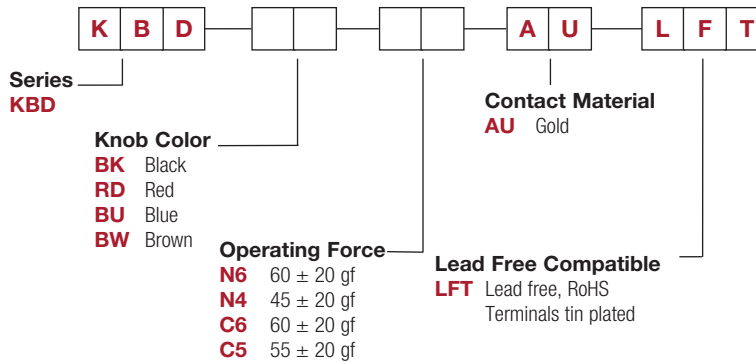

Specifications

CONTACT ARRANGEMENT: SPST
 CONTACT RATING: 10mA @ 12 VDC
 INITIAL CONTACT RESISTANCE: 200 m Ω max. (25m Ω typically)
 INSULATION RESISTANCE: 100M Ω min. @ 100 VDC
 DIELECTRIC STRENGTH: 250 VAC (50-60 Hz) 60 sec.
 ELECTRICAL LIFE: 50,000,000 cycles
 PRE-TRAVEL: 1.5 ~ 2 mm
 OVERTRAVEL: 4 mm
 OPERATING TEMPERATURE: -10°C to +70°C

Materials

COVER: Nylon (UL94V-0)
 HOUSING: Nylon (UL94V-0)
 KNOB: POM (UL94HB)
 TERMINALS: Copper alloy, gold plated in contact area,
 Tin plated in soldering area
 SPRING: Stainless steel

How To Order

Our easy build-a-switch concept allows you to mix and match options to create the switch you need. To order, select desired option from each category and place it in the appropriate box.

Panel Cut
Panel Thickness 1.2mm

PCB Diagram

PART NUMBER	FEELING	KNOB COLOR	OPERATING FORCE	OPERATING LIFE
KBDBKN6AULFT	Linear actuation	BLACK	60±20gf	50,000,000
KBDRDN4AULFT	Linear actuation	RED	45±20gf	50,000,000
KBDBUC6AULFT	Click pressure point	BLUE	60±20gf	50,000,000
KBDBWC5AULFT	Click pressure point	BROWN	55±20gf	50,000,000