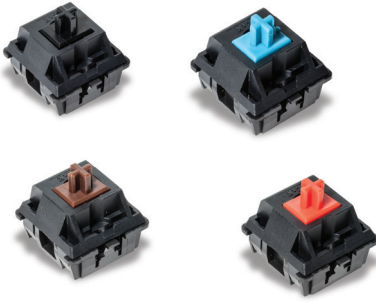

KBD Keyboard Switches

Features

- Long operating life
- High reliability
- Excellent ergonomics
- RoHS compliant

Typical Applications

- Gaming keyboard
- Professional keyboard
- Industrial keyboard
- Workstation keyboard

Specifications

CONTACT ARRANGEMENT: SPST
 CONTACT RATING: 10mA @ 12 VDC
 INITIAL CONTACT RESISTANCE: 200 m Ω max. (25m Ω typically)
 INSULATION RESISTANCE: 100M Ω min. @ 100 VDC
 DIELECTRIC STRENGTH: 250 VAC (50-60 Hz) 60 sec.
 ELECTRICAL LIFE: 50,000,000 cycles
 PRE-TRAVEL: 1.5 ~ 2 mm
 OVERTRAVEL: 4 mm
 OPERATING TEMPERATURE: -10°C to +70°C

Materials

COVER: Nylon (UL94V-0)
 HOUSING: Nylon (UL94V-0)
 KNOB: POM (UL94HB)
 TERMINALS: Copper alloy, gold plated in contact area,
 Tin plated in soldering area
 SPRING: Stainless steel

How To Order

Our easy build-a-switch concept allows you to mix and match options to create the switch you need. To order, select desired option from each category and place it in the appropriate box.