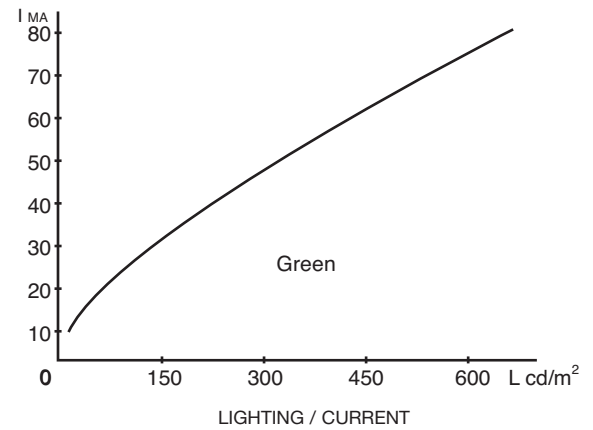

PBA Series Illuminated Pushbutton

LIGHTING DATA

The legends of function and the status indicator can be illuminated separately.

Color		Amber	Green
Wave Length		586 < l < 592	555 < l < 560
Current Max		80 mA	80 mA
Chromaticity	X	0,54 < X < 0,58	0,30 < X < 0,40
	Y	0,40 < Y < 0,44	0,6 < Y
Contrast Min.		1,2	0,85

For other colors and displays, please contact Customer Service.

DIMENSIONS (applicable for any size)

	9,5 X 14	11,5 X 14	14 X 14
A	14	14	14
B	9,5	11,5	14
C	11	11,5	15,5

Tolerance: ± 0,1 mm

LED MODULE LAYOUT

PCB Layout

TACTILE EFFECT

- TRAVEL**
- TRAVEL TO CONTACT: 1,2 ± 0,1 mm
 - OVERTRAVEL: > 0,3 mm
 - TOTAL TRAVEL: 1,5 ± 0,1 mm

- FORCE**
- ACTUATOR FORCE: 5,5 N ± 0,5 N
 - TACTILE FEELING: 1,6 N

1 or 2 markings are available in any combination of text / legend or status indicator.