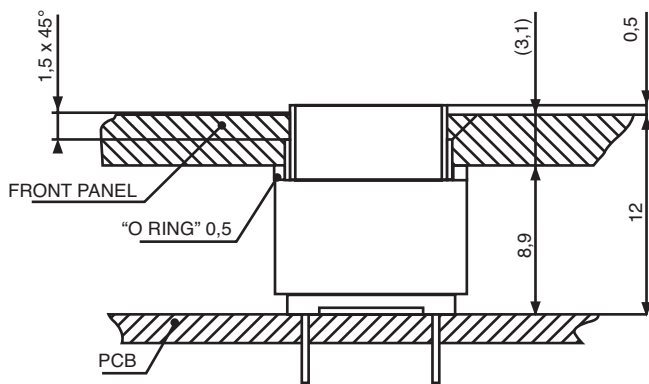

PBA Series Illuminated Pushbutton

LIGHTING DATA

The legends of function and the status indicator can be illuminated separately.

Color		Amber	Green
Wave Length		586 < l < 592	555 < l < 560
Current Max		80 mA	80 mA
Chromaticity	X	0,54 < X < 0,58	0,30 < X < 0,40
	Y	0,40 < Y < 0,44	0,6 < Y
Contrast Min.		1,2	0,85

For other colors and displays, please contact Customer Service.

DIMENSIONS (applicable for any size)

	9,5 X 14	11,5 X 14	14 X 14
A	14	14	14
B	9,5	11,5	14
C	11	11,5	15,5

Tolerance: ± 0,1 mm

LED MODULE LAYOUT

PCB Layout

TACTILE EFFECT

- TRAVEL**
- TRAVEL TO CONTACT: 1,2 ± 0,1 mm
 - OVERTRAVEL: > 0,3 mm
 - TOTAL TRAVEL: 1,5 ± 0,1 mm

- FORCE**
- ACTUATOR FORCE: 5,5 N ± 0,5 N
 - TACTILE FEELING: 1,6 N

1 or 2 markings are available in any combination of text / legend or status indicator.