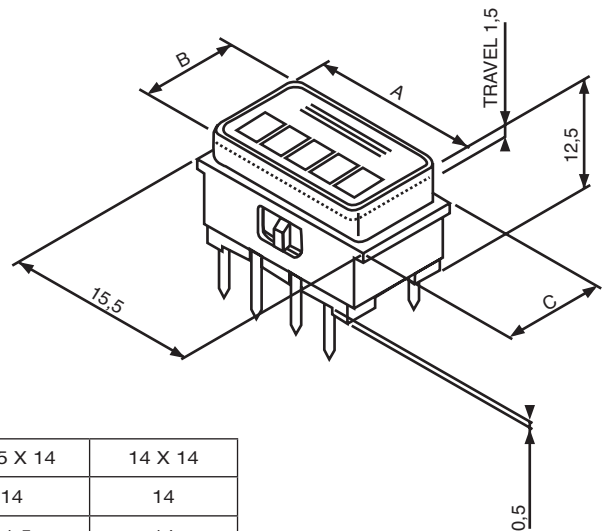

PBA Series Illuminated Pushbutton

LIGHTING DATA

The legends of function and the status indicator can be illuminated separately.

Color		Amber	Green
Wave Length		586 < l < 592	555 < l < 560
Current Max		80 mA	80 mA
Chromaticity	X	0,54 < X < 0,58	0,30 < X < 0,40
	Y	0,40 < Y < 0,44	0,6 < Y
Contrast Min.		1,2	0,85

For other colors and displays, please contact Customer Service.

DIMENSIONS (applicable for any size)

	9,5 X 14	11,5 X 14	14 X 14
A	14	14	14
B	9,5	11,5	14
C	11	11,5	15,5

Tolerance: ± 0,1 mm

LED MODULE LAYOUT

PCB Layout

TACTILE EFFECT

- TRAVEL**
- TRAVEL TO CONTACT: 1,2 ± 0,1 mm
 - OVERTRAVEL: > 0,3 mm
 - TOTAL TRAVEL: 1,5 ± 0,1 mm

- FORCE**
- ACTUATOR FORCE: 5,5 N ± 0,5 N
 - TACTILE FEELING: 1,6 N

1 or 2 markings are available in any combination of text / legend or status indicator.