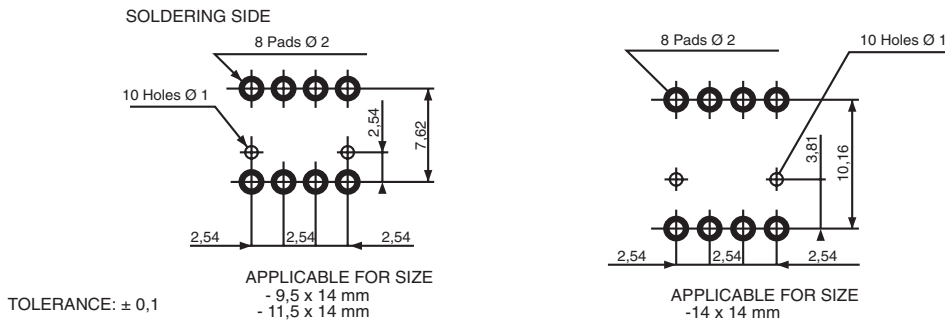

PBA Series Illuminated Pushbutton

LIGHTING DATA

The legends of function and the status indicator can be illuminated separately.

Color		Amber	Green
Wave Length		586 < l < 592	555 < l < 560
Current Max		80 mA	80 mA
Chromaticity	X	0,54 < X < 0,58	0,30 < X < 0,40
	Y	0,40 < Y < 0,44	0,6 < Y
Contrast Min.		1,2	0,85

For other colors and displays, please contact Customer Service.

DIMENSIONS (applicable for any size)

	9,5 X 14	11,5 X 14	14 X 14
A	14	14	14
B	9,5	11,5	14
C	11	11,5	15,5

Tolerance: ± 0,1 mm

LED MODULE LAYOUT

PCB Layout

TACTILE EFFECT

- TRAVEL**
- TRAVEL TO CONTACT: 1,2 ± 0,1 mm
 - OVERTRAVEL: > 0,3 mm
 - TOTAL TRAVEL: 1,5 ± 0,1 mm

- FORCE**
- ACTUATOR FORCE: 5,5 N ± 0,5 N
 - TACTILE FEELING: 1,6 N

1 or 2 markings are available in any combination of text / legend or status indicator.