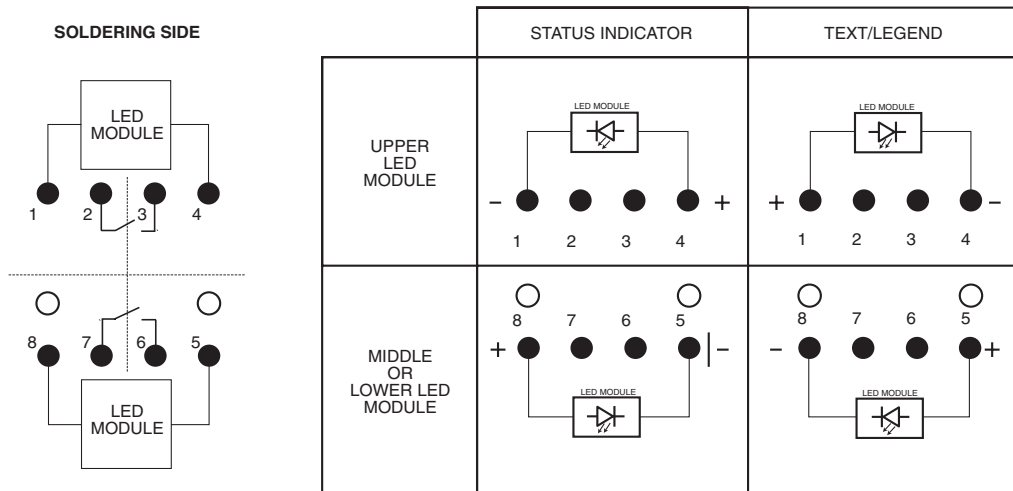

PBA Series Illuminated Pushbutton

LIGHTING DATA

The legends of function and the status indicator can be illuminated separately.

Color		Amber	Green
Wave Length		586 < l < 592	555 < l < 560
Current Max		80 mA	80 mA
Chromaticity	X	0,54 < X < 0,58	0,30 < X < 0,40
	Y	0,40 < Y < 0,44	0,6 < Y
Contrast Min.		1,2	0,85

For other colors and displays, please contact Customer Service.

DIMENSIONS (applicable for any size)

	9,5 X 14	11,5 X 14	14 X 14
A	14	14	14
B	9,5	11,5	14
C	11	11,5	15,5

Tolerance: ± 0,1 mm

LED MODULE LAYOUT

PCB Layout

TACTILE EFFECT

- TRAVEL**
- TRAVEL TO CONTACT: 1,2 ± 0,1 mm
 - OVERTRAVEL: > 0,3 mm
 - TOTAL TRAVEL: 1,5 ± 0,1 mm

- FORCE**
- ACTUATOR FORCE: 5,5 N ± 0,5 N
 - TACTILE FEELING: 1,6 N

1 or 2 markings are available in any combination of text / legend or status indicator.