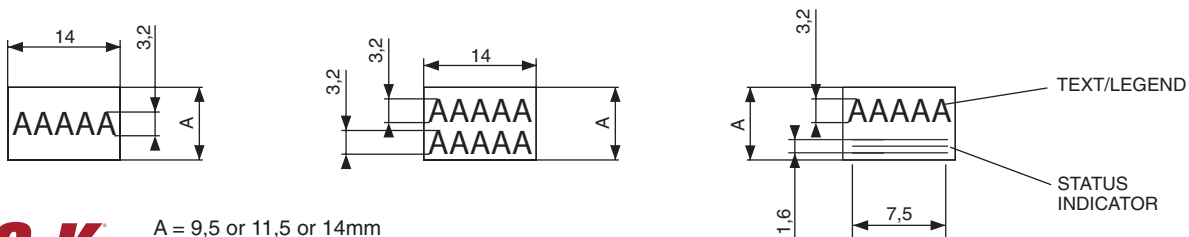

For other colors and displays, please contact Customer Service.

DIMENSIONS (applicable for any size)

	9,5 X 14	11,5 X 14	14 X 14
A	14	14	14
B	9,5	11,5	14
C	11	11,5	15,5

Tolerance: ± 0,1 mm

LED MODULE LAYOUT

PCB Layout

TACTILE EFFECT

- TRAVEL**
- TRAVEL TO CONTACT: 1,2 ± 0,1 mm
 - OVERTRAVEL: > 0,3 mm
 - TOTAL TRAVEL: 1,5 ± 0,1 mm

- FORCE**
- ACTUATOR FORCE: 5,5 N ± 0,5 N
 - TACTILE FEELING: 1,6 N

1 or 2 markings are available in any combination of text / legend or status indicator.