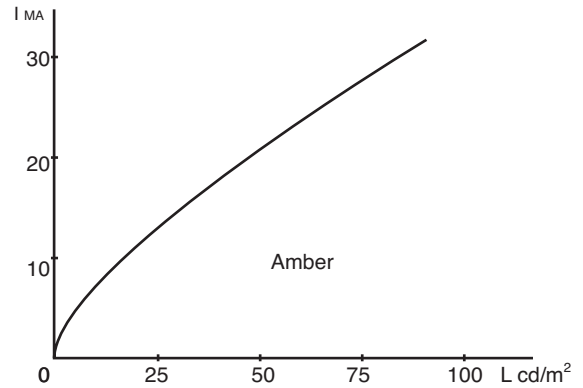

PBA Series Illuminated Pushbutton

LIGHTING DATA

The legends of function and the status indicator can be illuminated separately.

Color		Amber	Green
Wave Length		586 < l < 592	555 < l < 560
Current Max		80 mA	80 mA
Chromaticity	X	0,54 < X < 0,58	0,30 < X < 0,40
	Y	0,40 < Y < 0,44	0,6 < Y
Contrast Min.		1,2	0,85

For other colors and displays, please contact Customer Service.

DIMENSIONS (applicable for any size)

	9,5 X 14	11,5 X 14	14 X 14
A	14	14	14
B	9,5	11,5	14
C	11	11,5	15,5

Tolerance: ± 0,1 mm

LED MODULE LAYOUT

PCB Layout

TACTILE EFFECT

- TRAVEL**
- TRAVEL TO CONTACT: 1,2 ± 0,1 mm
 - OVERTRAVEL: > 0,3 mm
 - TOTAL TRAVEL: 1,5 ± 0,1 mm

- FORCE**
- ACTUATOR FORCE: 5,5 N ± 0,5 N
 - TACTILE FEELING: 1,6 N

1 or 2 markings are available in any combination of text / legend or status indicator.