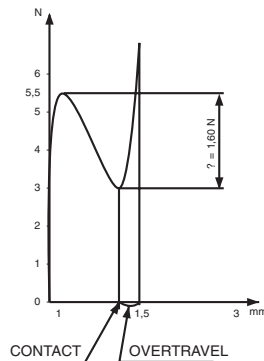

PBA Series Illuminated Pushbutton

LIGHTING DATA

The legends of function and the status indicator can be illuminated separately.

Color		Amber	Green
Wave Length		586 < l < 592	555 < l < 560
Current Max		80 mA	80 mA
Chromaticity	X	0,54 < X < 0,58	0,30 < X < 0,40
	Y	0,40 < Y < 0,44	0,6 < Y
Contrast Min.		1,2	0,85

For other colors and displays, please contact Customer Service.

DIMENSIONS (applicable for any size)

	9,5 X 14	11,5 X 14	14 X 14
A	14	14	14
B	9,5	11,5	14
C	11	11,5	15,5

Tolerance: ± 0,1 mm

LED MODULE LAYOUT

PCB Layout

TACTILE EFFECT

- TRAVEL**
- TRAVEL TO CONTACT: 1,2 ± 0,1 mm
 - OVERTRAVEL: > 0,3 mm
 - TOTAL TRAVEL: 1,5 ± 0,1 mm

- FORCE**
- ACTUATOR FORCE: 5,5 N ± 0,5 N
 - TACTILE FEELING: 1,6 N

1 or 2 markings are available in any combination of text / legend or status indicator.