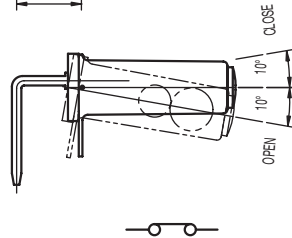

PCB LAYOUT

## Specifications

CONTACT ARRANGEMENT: SPST

SENSOR ANGLE: 0° to -10° scope inside, terminal to disconnection electric current

MINIMUM VOLTAGE: 1 VDC 10mA (resistive load)

MAXIMUM VOLTAGE: 5 VDC 1mA (resistive load)