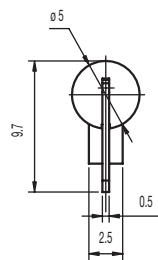

PCB LAYOUT

## Specifications

CONTACT ARRANGEMENT: SPST

SENSOR ANGLE: 0° to -10° scope inside, terminal to disconnection electric current

MINIMUM VOLTAGE: 1 VDC 10mA (resistive load)

MAXIMUM VOLTAGE: 5 VDC 1mA (resistive load)