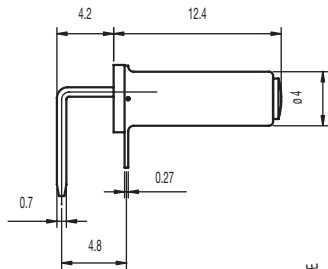

PCB LAYOUT

## Specifications

CONTACT ARRANGEMENT: SPST

SENSOR ANGLE: 0° to -10° scope inside, terminal to disconnection electric current

MINIMUM VOLTAGE: 1 VDC 10mA (resistive load)

MAXIMUM VOLTAGE: 5 VDC 1mA (resistive load)