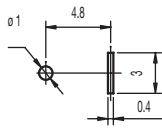

RB Series Rolling Ball Sensor Switch

Features/Benefits

- Different angle options to trigger
- Ultra miniature design
- Patent awarded

Typical Applications

- Household goods
- Electronic toys
- Consumer electronics including irons, portable heaters, games, toys
- Safety and security controls

PART NUMBER	PACKAGING
RB-231X2	1,000 pieces

PCB LAYOUT

Specifications

CONTACT ARRANGEMENT: SPST

SENSOR ANGLE: 0° to -10° scope inside, terminal to disconnection electric current

MINIMUM VOLTAGE: 1 VDC 10mA (resistive load)

MAXIMUM VOLTAGE: 5 VDC 1mA (resistive load)

OPERATING LIFE: 100,000 cycles

INSULATION RESISTANCE: 1000 M Ω min. @ 100 VDC

DIELECTRIC STRENGTH: 500 V AC (50-60 Hz)

OPERATING TEMPERATURE: -20°C to +70°C

Materials

FRAME: Copper alloy, nickel plated

COVER: PA 46 (UL94V-0).

MOVABLE CONTACT: Copper alloy, nickel plated

TERMINALS: Copper alloy, gold plated

BRASS BALL: Brass, gold plated

Detect