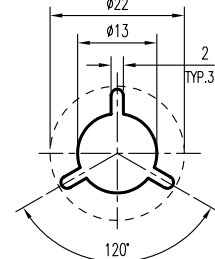

规格 Specifications

额定负荷 Ratings	DC 16V 0.1A
初期接触电阻 Initial Contact Resistance	100mΩMax
绝缘电阻 Initial Insulation Resistance	DC 250V 60±5Sec.10MΩMin.
抗电强度 Dielectric	AC 100V(50~60HZ) 60 Sec.
扭力 Operating Force	150±100gf.cm
负荷寿命 Operating Life With Load	10,000次
接触行程 Pre Travel	45°(旋转)
回路 Poles-Throws	1P8T

CARRIER TAPE

P DETAIL 1:1

Rotal 800pcs.per reel

0° 45° 90° 135° 180° 225° 270° 315° 360°

C-1	ON	OFF	ON	OFF	ON	OFF	ON	OFF
C-2	OFF	ON	OFF	ON	OFF	ON	OFF	ON
C-3	OFF	ON	OFF	ON	OFF	ON	OFF	ON
C-4	OFF	ON	OFF	ON	OFF	ON	OFF	ON
C-5	OFF	ON	OFF	ON	OFF	ON	OFF	ON
C-6	OFF	ON	OFF	ON	OFF	ON	OFF	ON
C-7	OFF	ON	OFF	ON	OFF	ON	OFF	ON
C-8	OFF	ON	OFF	ON	OFF	ON	OFF	ON

注:每档至接通范围约30°

示意图 SCHEMATIC

安装孔 PIERCING PLAN

7	接触片 CONTACT	C5210R	1	Ag CLAD				
6	弹片 SPRING PLATE	SUS	2	NATURAL				
5	端子 TERMINAL	C2680R	1	Ag PLATED				
4	胶壳 HOUSING	PA	1	BLACK C				
3	盖片 COVER	SUS	1	NATURAL	A02	增加各档内的表面处理及颜色	刘红梅	06-04-28
2	旋钮 ROTARY KNOB	PA	1	BLACK C	A01		方勇	2005/10/4
1	胶柄 KNOB	PA	1	BLACK C	标号 REV	内容 DESCRIPTION	签名 SIGN.	日期 DATE
序NO.	零件 PART	材料 MATERIAL	数量 QTY	备注 REMARKS	DWG NO. ITEM2565			

TOLERANCES UNLESS OTHERWISE SPEC.		TITLE	ROTARY SWITCH		ITEM NO	RW-108-NS RT		
UNDER 1	± 0.10	DRAWN	刘红梅	06-04-28	VERSION	A02	PAGE 1 OF 1	
1 - 10	± 0.30	REVIEWED	张念明	06-04-29	SCALE	UNIT mm		
OVER 10	± 0.50	APPROVED	高洪	06-04-29	PROJECTION			