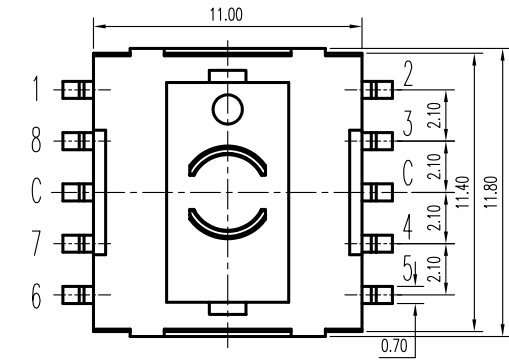

CARRIER TAPE

P DETAIL 1:1

Rotal 800pcs.per reel

0° 45° 90° 135° 180° 225° 270° 315° 360°

C-1	ON	OFF	ON	OFF	ON	OFF	ON	OFF
C-2	OFF	ON	OFF	ON	OFF	ON	OFF	ON
C-3	OFF	ON	OFF	ON	OFF	ON	OFF	ON
C-4	OFF	ON	OFF	ON	OFF	ON	OFF	ON
C-5	OFF	ON	OFF	ON	OFF	ON	OFF	ON
C-6	OFF	ON	OFF	ON	OFF	ON	OFF	ON
C-7	OFF	ON	OFF	ON	OFF	ON	OFF	ON
C-8	OFF	ON	OFF	ON	OFF	ON	OFF	ON

注:每档至接通范围约30°

示意图 SCHEMATIC

安装孔 PIERCING PLAN

7	接触片 CONTACT	C5210R	1	Ag CLAD				
6	弹片 SPRING PLATE	SUS	2	NATURAL				
5	端子 TERMINAL	C2680R	1	Ag PLATED				
4	胶壳 HOUSING	PA	1	BLACK C				
3	盖片 COVER	SUS	1	NATURAL	A02	增加各档内的表面处理及颜色	刘红梅	06-04-28
2	旋钮 ROTARY KNOB	PA	1	BLACK C	A01		方勇	2005/10/4
1	胶柄 KNOB	PA	1	BLACK C	标号 REV	内容 DESCRIPTION	签名 SIGN.	日期 DATE
序NO.	零件 PART	材料 MATERIAL	数量 QTY	备注 REMARKS	DWG NO. ITEM2565			

TOLERANCES UNLESS OTHERWISE SPEC.		TITLE	ROTARY SWITCH		ITEM NO	RW-108-NS RT		
UNDER 1	± 0.10	DRAWN	刘红梅	06-04-28	VERSION	A02	PAGE 1 OF 1	
1 - 10	± 0.30	REVIEWED	张念明	06-04-29	SCALE	UNIT mm		
OVER 10	± 0.50	APPROVED	高洪	06-04-29	PROJECTION			