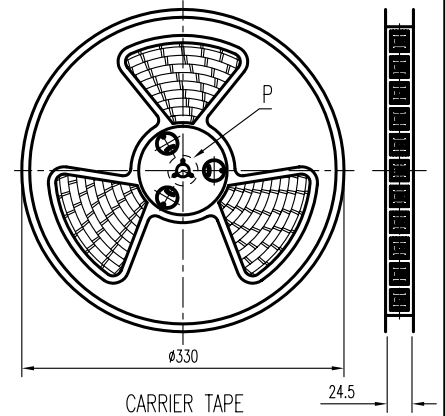

规格 Specifications

额定负荷 Ratings	DC 16V 0.1A
初期接触电阻 Initial Contact Resistance	100mΩMax
绝缘电阻 Initial Insulation Resistance	DC 250V 60±5Sec.10MΩMin.
抗电强度 Dielectric	AC 100V(50~60HZ) 60 Sec.
扭力 Operating Force	150±100gf.cm
负荷寿命 Operating Life With Load	10,000次
接触行程 Pre Travel	45°(旋转)
回路 Poles-Throws	1P8T

CARRIER TAPE

P DETAIL 1:1

Rotal 800pcs.per reel

0° 45° 90° 135° 180° 225° 270° 315° 360°

C-1	ON	OFF	ON	OFF	ON	OFF	ON	OFF
C-2	OFF	ON	OFF	ON	OFF	ON	OFF	ON
C-3	OFF	ON	OFF	ON	OFF	ON	OFF	ON
C-4	OFF	ON	OFF	ON	OFF	ON	OFF	ON
C-5	OFF	ON	OFF	ON	OFF	ON	OFF	ON
C-6	OFF	ON	OFF	ON	OFF	ON	OFF	ON
C-7	OFF	ON	OFF	ON	OFF	ON	OFF	ON
C-8	OFF	ON	OFF	ON	OFF	ON	OFF	ON

注:每档至接通范围约30°

示意图 SCHEMATIC

安装孔 PIERCING PLAN

7	接触片 CONTACT	C5210R	1	Ag CLAD				
6	弹片 SPRING PLATE	SUS	2	NATURAL				
5	端子 TERMINAL	C2680R	1	Ag PLATED				
4	胶壳 HOUSING	PA	1	BLACK C				
3	盖片 COVER	SUS	1	NATURAL	A02	增加各档内的表面处理及颜色	刘红梅	06-04-28
2	旋钮 ROTARY KNOB	PA	1	BLACK C	A01		方勇	2005/10/4
1	胶柄 KNOB	PA	1	BLACK C	标号 REV	内容 DESCRIPTION	签名 SIGN.	日期 DATE
序NO.	零件 PART	材料 MATERIAL	数量 QTY	备注 REMARKS	DWG NO. ITEM2565			