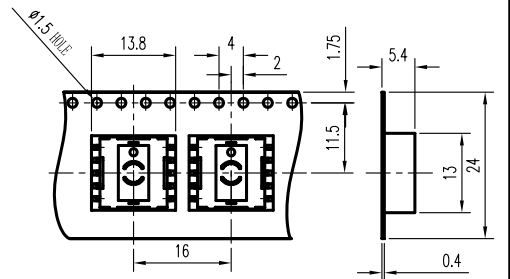

规格 Specifications

额定负荷 Ratings	DC 16V 0.1A
初期接触电阻 Initial Contact Resistance	100mΩMax
绝缘电阻 Initial Insulation Resistance	DC 250V 60±5Sec.10MΩMin.
抗电强度 Dielectric	AC 100V(50~60HZ) 60 Sec.
扭力 Operating Force	150±100gf.cm
负荷寿命 Operating Life With Load	10,000次
接触行程 Pre Travel	45°(旋转)
回路 Poles-Throws	1P8T

CARRIER TAPE

P DETAIL 1:1

Rotal 800pcs.per reel

0° 45° 90° 135° 180° 225° 270° 315° 360°

C-1	ON	OFF	ON	OFF	ON	OFF	ON	OFF
C-2	OFF	ON	OFF	ON	OFF	ON	OFF	ON
C-3	OFF	ON	OFF	ON	OFF	ON	OFF	ON
C-4	OFF	ON	OFF	ON	OFF	ON	OFF	ON
C-5	OFF	ON	OFF	ON	OFF	ON	OFF	ON
C-6	OFF	ON	OFF	ON	OFF	ON	OFF	ON
C-7	OFF	ON	OFF	ON	OFF	ON	OFF	ON
C-8	OFF	ON	OFF	ON	OFF	ON	OFF	ON

注:每档至接通范围约30°

示意图 SCHEMATIC

安装孔 PIERCING PLAN

7	接触片 CONTACT	C5210R	1	Ag CLAD				
6	弹片 SPRING PLATE	SUS	2	NATURAL				
5	端子 TERMINAL	C2680R	1	Ag PLATED				
4	胶壳 HOUSING	PA	1	BLACK C				
3	盖片 COVER	SUS	1	NATURAL	A02	增加各档内的表面处理及颜色	刘红梅	06-04-28
2	旋钮 ROTARY KNOB	PA	1	BLACK C	A01		方勇	2005/10/4
1	胶柄 KNOB	PA	1	BLACK C	标号 REV	内容 DESCRIPTION	签名 SIGN.	日期 DATE
序NO.	零件 PART	材料 MATERIAL	数量 QTY	备注 REMARKS	DWG NO. ITEM2565			

TOLERANCES UNLESS OTHERWISE SPEC.		TITLE	ROTARY SWITCH		ITEM NO	RW-108-NS RT		
UNDER 1	± 0.10	DRAWN	刘红梅	06-04-28	VERSION	A02	PAGE 1 OF 1	
1 - 10	± 0.30	REVIEWED	张念明	06-04-29	SCALE	UNIT mm		
OVER 10	± 0.50	APPROVED	高洪	06-04-29	PROJECTION			