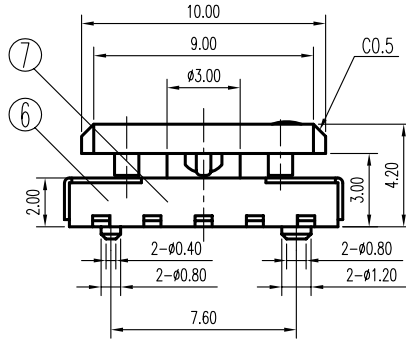

规格 Specifications

额定负荷 Ratings	DC 16V 0.1A
初期接触电阻 Initial Contact Resistance	100mΩMax
绝缘电阻 Initial Insulation Resistance	DC 250V 60±5Sec.10MΩMin.
抗电强度 Dielectric	AC 100V(50~60HZ) 60 Sec.
扭力 Operating Force	150±100gf.cm
负荷寿命 Operating Life With Load	10,000次
接触行程 Pre Travel	45°(旋转)
回路 Poles-Throws	1P8T

CARRIER TAPE

P DETAIL 1:1

Rotal 800pcs.per reel

0° 45° 90° 135° 180° 225° 270° 315° 360°

C-1	ON	OFF	ON	OFF	ON	OFF	ON	OFF
C-2	OFF	ON	OFF	ON	OFF	ON	OFF	ON
C-3	OFF	ON	OFF	ON	OFF	ON	OFF	ON
C-4	OFF	ON	OFF	ON	OFF	ON	OFF	ON
C-5	OFF	ON	OFF	ON	OFF	ON	OFF	ON
C-6	OFF	ON	OFF	ON	OFF	ON	OFF	ON
C-7	OFF	ON	OFF	ON	OFF	ON	OFF	ON
C-8	OFF	ON	OFF	ON	OFF	ON	OFF	ON

注:每档至接通范围约30°

示意图 SCHEMATIC

安装孔 PIERCING PLAN

7	接触片 CONTACT	C5210R	1	Ag CLAD				
6	弹片 SPRING PLATE	SUS	2	NATURAL				
5	端子 TERMINAL	C2680R	1	Ag PLATED				
4	胶壳 HOUSING	PA	1	BLACK C				
3	盖片 COVER	SUS	1	NATURAL	A02	增加各档内的表面处理及颜色	刘红梅	06-04-28
2	旋钮 ROTARY KNOB	PA	1	BLACK C	A01		方勇	2005/10/4
1	胶柄 KNOB	PA	1	BLACK C	标号 REV	内容 DESCRIPTION	签名 SIGN.	日期 DATE
序NO.	零件 PART	材料 MATERIAL	数量 QTY	备注 REMARKS	DWG NO. ITEM2565			

TOLERANCES UNLESS OTHERWISE SPEC.		TITLE	ROTARY SWITCH		ITEM NO	RW-108-NS RT		
UNDER 1	± 0.10	DRAWN	刘红梅	06-04-28	VERSION	A02	PAGE 1 OF 1	
1 - 10	± 0.30	REVIEWED	张念明	06-04-29	SCALE	UNIT mm		
OVER 10	± 0.50	APPROVED	高洪	06-04-29	PROJECTION			