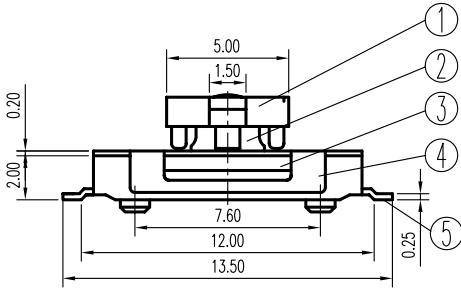

规格 Specifications

额定负荷 Ratings	DC 16V 0.1A
初期接触电阻 Initial Contact Resistance	100mΩMax
绝缘电阻 Initial Insulation Resistance	DC 250V 60±5Sec.10MΩMin.
抗电强度 Dielectric	AC 100V(50~60HZ) 60 Sec.
扭力 Operating Force	150±100gf.cm
负荷寿命 Operating Life With Load	10,000次
接触行程 Pre Travel	45°(旋转)
回路 Poles-Throws	1P8T

CARRIER TAPE

P DETAIL 1:1

Rotal 800pcs.per reel

0° 45° 90° 135° 180° 225° 270° 315° 360°

C-1	ON	OFF	ON	OFF	ON	OFF	ON	OFF
C-2	OFF	ON	OFF	ON	OFF	ON	OFF	ON
C-3	OFF	ON	OFF	ON	OFF	ON	OFF	ON
C-4	OFF	ON	OFF	ON	OFF	ON	OFF	ON
C-5	OFF	ON	OFF	ON	OFF	ON	OFF	ON
C-6	OFF	ON	OFF	ON	OFF	ON	OFF	ON
C-7	OFF	ON	OFF	ON	OFF	ON	OFF	ON
C-8	OFF	ON	OFF	ON	OFF	ON	OFF	ON

注:每档至接通范围约30°

示意图 SCHEMATIC

安装孔 PIERCING PLAN

7	接触片 CONTACT	C5210R	1	Ag CLAD				
6	弹片 SPRING PLATE	SUS	2	NATURAL				
5	端子 TERMINAL	C2680R	1	Ag PLATED				
4	胶壳 HOUSING	PA	1	BLACK C				
3	盖片 COVER	SUS	1	NATURAL	A02	增加各档内的表面处理及颜色	刘红梅	06-04-28
2	旋钮 ROTARY KNOB	PA	1	BLACK C	A01		方勇	2005/10/4
1	胶柄 KNOB	PA	1	BLACK C	标号 REV	内容 DESCRIPTION	签名 SIGN.	日期 DATE
序NO.	零件 PART	材料 MATERIAL	数量 QTY	备注 REMARKS	DWG NO. ITEM2565			

TOLERANCES UNLESS OTHERWISE SPEC.		TITLE	ROTARY SWITCH		ITEM NO	RW-108-NS RT		
UNDER 1	± 0.10	DRAWN	刘红梅	06-04-28	VERSION	A02	PAGE 1 OF 1	
1 - 10	± 0.30	REVIEWED	张念明	06-04-29	SCALE	UNIT mm		
OVER 10	± 0.50	APPROVED	高洪	06-04-29	PROJECTION			