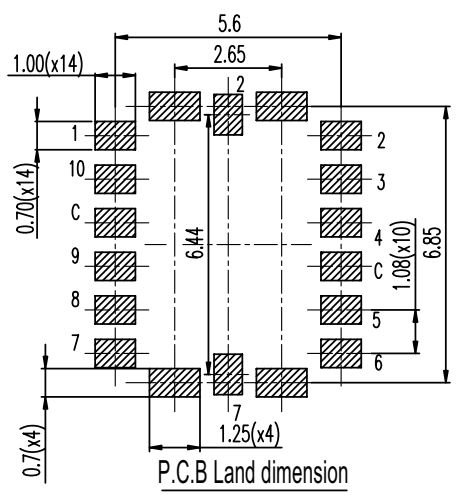

	0°	36°	72°	108°	144°	180°	216°	252°	288°	324°	360°
C-1	ON										ON
C-2	OFF	ON									OFF
C-3	OFF		ON								OFF
C-4	OFF			ON							OFF
C-5	OFF				ON						OFF
C-6	OFF					ON					OFF
C-7	OFF						ON				OFF
C-8	OFF							ON			OFF
C-9	OFF								ON		OFF
C-10	OFF									ON	OFF

注:每档至接通范围约36°

Circuit Diagram

P.C.B Land dimension

规格 Specifications

额定负荷 Ratings	DC 5V 10mA
初期接触电阻 Initial Contact Resistance	200mΩ Max.
绝缘电阻 Insulation Resistance	DC 100V 60±5Sec. 250MΩ Min.
抗电强度 Dielectric Voltage	AC 250V(50~60Hz) 60 Sec.
扭力 Operating Force	90±15 gf.cm
使用寿命 Operating Life With Load	7,000次 (+360° or -360° is 1 cycles)
接触行程 Pre Travel	36°(旋转)
回路 Poles-Throws	1P10T

专利产品 Patent

- * 1. 端子平面度小于0.08 mm.
- 2. 每卷包装数量为2000pcs.

6	接触片 CONTACT	C1720	1	Au PLATED
5	弹片 SPRING PLATE	SUS	2	NATURAL
4	端子 TERMINAL	C5210R	1	Ag PLATED
3	胶壳 HOUSING	LCP	1	BLACK C
2	盖片 COVER	SUS	1	Ag PLATED
1	旋钮 ROTARY KNOB	PA	1	BLACK C
序NO.	零件 PART	材料 MATERIAL	数量 QTY	备注 REMARKS

标号 REV	内容 DESCRIPTION	签名 SIGN.	日期 DATE
DWG NO. ITEM3056			

TOLERANCES UNLESS OTHERWISE SPEC.		TITLE	ROTARY SWITCH		ITEM NO	RW-1106-NS RT	
UNDER 1	± 0.10	DRAWN	廖铁军	2008-12-19	VERSION	A01	PAGE 1 OF 1
1 - 10	± 0.30	REVIEWED	方勇	2008-12-19	SCALE		UNIT mm
OVER 10	± 0.50	APPROVED	程先金	2008-12-19	PROJECTION		