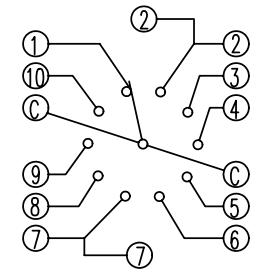

	0°	36°	72°	108°	144°	180°	216°	252°	288°	324°	360°
C-1	ON										ON
C-2	OFF	ON									OFF
C-3	OFF		ON								OFF
C-4	OFF			ON							OFF
C-5	OFF				ON						OFF
C-6	OFF					ON					OFF
C-7	OFF						ON				OFF
C-8	OFF							ON			OFF
C-9	OFF								ON		OFF
C-10	OFF									ON	OFF

注:每档至接通范围约36°

Circuit Diagram

P.C.B Land dimension

规格 Specifications

额定负荷 Ratings	DC 5V 10mA
初期接触电阻 Initial Contact Resistance	200mΩ Max.
绝缘电阻 Insulation Resistance	DC 100V 60±5Sec. 250MΩ Min.
抗电强度 Dielectric Voltage	AC 250V(50~60Hz) 60 Sec.
扭力 Operating Force	90±15 gf.cm
使用寿命 Operating Life With Load	7,000次 (+360° or -360° is 1 cycles)
接触行程 Pre Travel	36°(旋转)
回路 Poles-Throws	1P10T

专利产品 Patent

- * 1. 端子平面度小于0.08 mm.
- 2. 每卷包装数量为2000pcs.

6	接触片 CONTACT	C1720	1	Au PLATED
5	弹片 SPRING PLATE	SUS	2	NATURAL
4	端子 TERMINAL	C5210R	1	Ag PLATED
3	胶壳 HOUSING	LCP	1	BLACK C
2	盖片 COVER	SUS	1	Ag PLATED
1	旋钮 ROTARY KNOB	PA	1	BLACK C
序NO.	零件 PART	材料 MATERIAL	数量 QTY	备注 REMARKS

标号 REV	内容 DESCRIPTION	签名 SIGN.	日期 DATE
DWG NO. ITEM3056			

TOLERANCES UNLESS OTHERWISE SPEC.		TITLE	ROTARY SWITCH		ITEM NO	RW-1106-NS RT	
UNDER 1	± 0.10	DRAWN	廖铁军	2008-12-19	VERSION	A01	PAGE 1 OF 1
1 - 10	± 0.30	REVIEWED	方勇	2008-12-19	SCALE		UNIT mm
OVER 10	± 0.50	APPROVED	程先金	2008-12-19	PROJECTION		