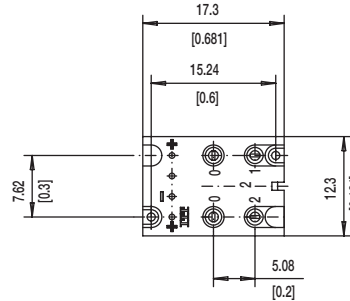

### SET WIDE BUTTON

SET

SETL

SET2L

### SERU NO BUTTON

First Angle  
Projection

Dimensions are shown: mm  
Specifications and dimensions subject to change

### 2L 2 LEDS

⌀ 1.0±0.1 (0.0394±0.00349)

⌀ 1.1±0.05 (0.0433±0.00197)