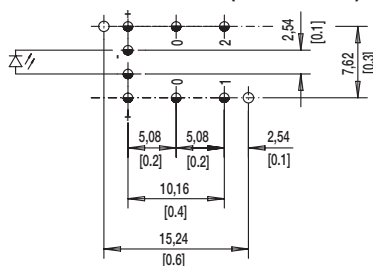

NARROW SPACING (TYP EUROPE)

TOP VIEW OF PCB