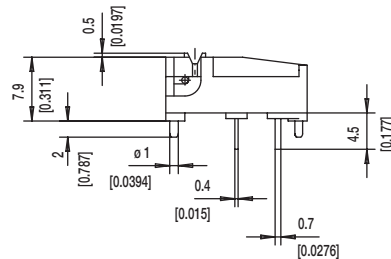

### SET WIDE BUTTON

SET

SETL

SET2L

### SERU NO BUTTON

First Angle  
Projection

Dimensions are shown: mm  
Specifications and dimensions subject to change