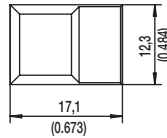

DIGITAST Microminiature SPDT, Key Switches

DESIGNATION

SER NARROW BUTTON

SER

SET WIDE BUTTON

SERU NO BUTTON

First Angle
Projection

Dimensions are shown: mm
Specifications and dimensions subject to change