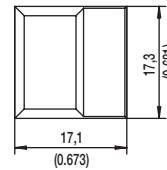

DIGITAST Microminiature SPDT, Key Switches

DESIGNATION

SER NARROW BUTTON

SET WIDE BUTTON

SET

SERU NO BUTTON

First Angle
Projection

Dimensions are shown: mm
Specifications and dimensions subject to change