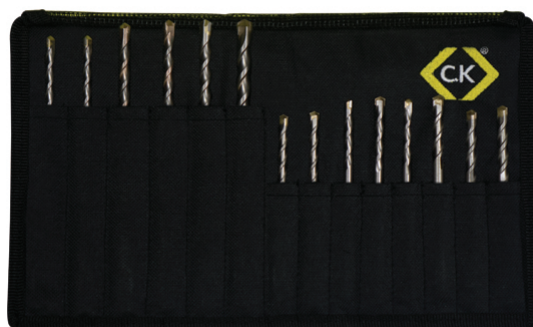

Product Specification PDF

Date	Correct as of 6th Aug 2019
Brand	C.K
Product	T3132
Description	SDS Concrete Drill Bit Set of 14
Barcode	5013969244625
Commodity code	8207503000
Country of origin	CN

Features & Benefits	~ Multiple quantities of most commonly used sizes ~ Drill bits supplied in roll up storage case ~ offering a convenient long term storage solution ~ Tungsten carbide tipped ~ for speed, performance and endurance ~ For rotary and percussion drills ~ Contents of set: 5x110 mm (x2); 5.5x110 mm (x3); 6x110 mm (x3); 5.5x160 mm (x2); 6x160 mm (x2); 7x160 mm (x1); 8x160 mm (x1)
Health & Safety	Users and bystanders are advised to wear safety goggles
Warranty	C.K products are guaranteed for 1year against imperfect materials or workmanship. Damage caused through normal wear and tear or resulting from inappropriate use, is not covered.