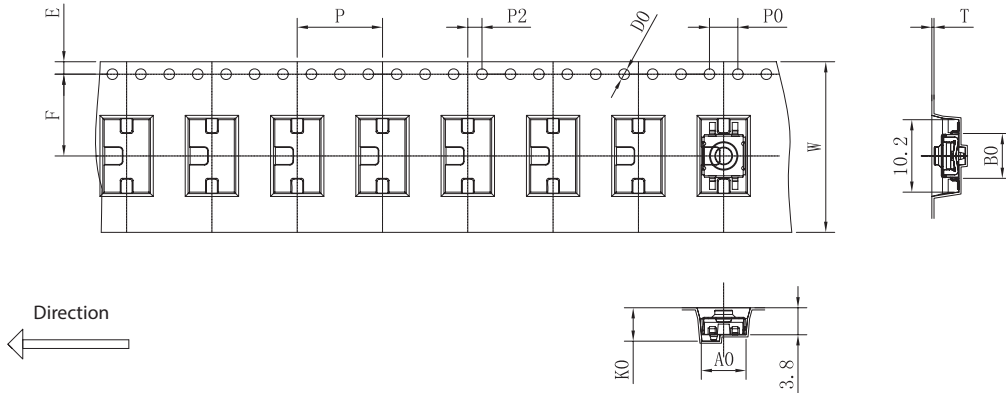

TLSM Series 6 mm Compact Top Mount Endurance SMT Tact Switch

NEW

Dimensions are shown: mm
Specifications and dimensions subject to change

X-ON Electronics

Largest Supplier of Electrical and Electronic Components