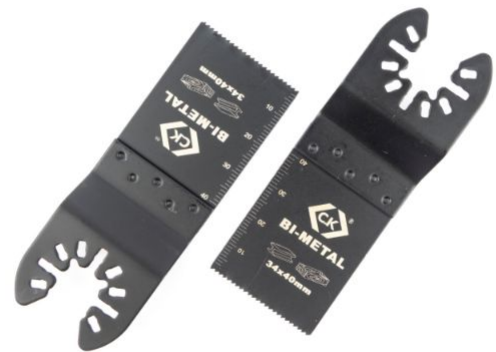

# Product Specification PDF

Date	<b>Correct as of 25th Sep 2020</b>
Brand	<b>C.K</b>
Product	<b>T0875</b>
Description	<b>Multitool Blade 35x40 Wood/Metal PK2</b>
Barcode	<b>5013969246469</b>
Commodity code	<b>8202910000</b>
Country of origin	<b>CN</b>

## Features & Benefits

~ Strong and durable multitools to be used with a range of materials including; thin steel, wood, wood with nails, plastics and non ferrous metals. ~ Set contains: 34mm x 40mm wood/metal BIM.