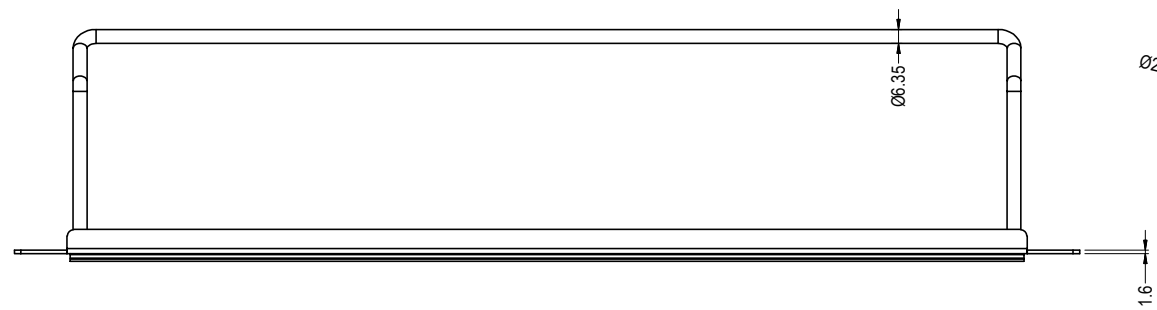

RoHS
COMPLIANT

TOLERANCE
NO DEC. PLACE ±
1 DEC. PLACE ±
2 DEC. PLACE ±
HOLE Ø ±
ANGLES ±
UNLESS OTHERWISE STATED

Cliff Electronic Components Ltd.

76 Holmetherpe Avenue, Holmetherpe Industrial Estate,
Redhill, Surrey, RH1 2PF, England, UK
Tel: 01737-771375 Fax: 01737-766012 Website: www.cliffuk.co.uk

DIMENSIONS IN MILLIMETERS UNLESS OTHERWISE STATED. WORK TO DIMENSIONS. REMOVE ALL BURRS. IF IN DOUBT ASK.

3rd ANGLE PROJECTION:

DO NOT SCALE

MATERIAL: SEE TABLE

TITLE: 2U x 32 PANEL ASSEMBLY Ø3.2 PLAIN HOLES

FINISH: SEE TABLE

DRWG. No. CP30155

THE CONTENTS OF THIS DOCUMENT MUST NOT BE COPIED OR DISCLOSED TO A 3rd PARTY WITHOUT WRITTEN PERMISSION OF CLIFF UK. © 2020

DRAWN: TJO

APPROVED: DPJ

FORM: A4DRWGH