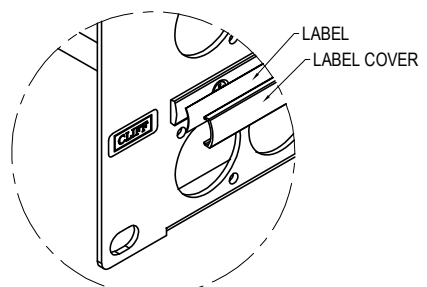

ISS.	AMEND	DATE
1	ISSUED	29/07/20

NOTES:-

- SUPPLIED FULLY ASSEMBLED
- PANEL TO RACK SCREWS NOT INCLUDED

PART	MATERIAL
PANEL	STEEL, BLACK POWDER COATED
CABLE BARS	STAINLESS STEEL
LABELS	PAPER, WHITE
LABEL COVERS	THERMOPLASTIC, CLEAR
LABEL BASES	THERMOPLASTIC, CLEAR
SCREWS	STEEL, BLACK