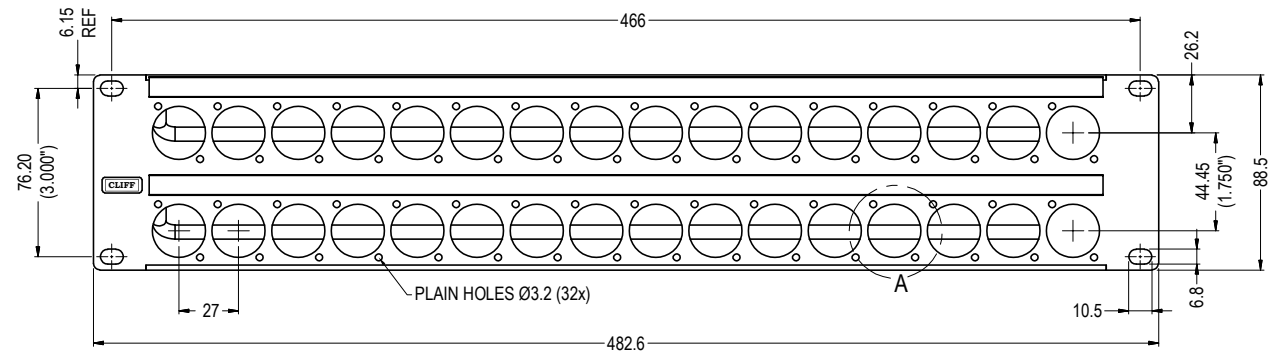

ISS.	AMEND	DATE
1	ISSUED	29/07/20

NOTES:-

- SUPPLIED FULLY ASSEMBLED
- PANEL TO RACK SCREWS NOT INCLUDED

PART	MATERIAL
PANEL	STEEL, BLACK POWDER COATED
CABLE BARS	STAINLESS STEEL
LABELS	PAPER, WHITE
LABEL COVERS	THERMOPLASTIC, CLEAR
LABEL BASES	THERMOPLASTIC, CLEAR
SCREWS	STEEL, BLACK

VIEW SHOWING LABEL & LABEL COVER REMOVED

RoHS
COMPLIANT

TOLERANCE
 NO DEC. PLACE ±
 1 DEC. PLACE ±
 2 DEC. PLACE ±
 HOLE Ø ±
 ANGLES ±
 UNLESS OTHERWISE STATED

Cliff Electronic Components Ltd.

76 Holmetherpe Avenue, Holmetherpe Industrial Estate,
 Redhill, Surrey, RH1 2PF, England, UK
 Tel: 01737-771375 Fax: 01737-766012 Website: www.cliffuk.co.uk

DIMENSIONS IN MILLIMETERS UNLESS OTHERWISE STATED. WORK TO DIMENSIONS. REMOVE ALL BURRS. IF IN DOUBT ASK.

3rd ANGLE PROJECTION:

DO NOT SCALE

MATERIAL: SEE TABLE

TITLE: 2U x 32 PANEL ASSEMBLY Ø3.2 PLAIN HOLES