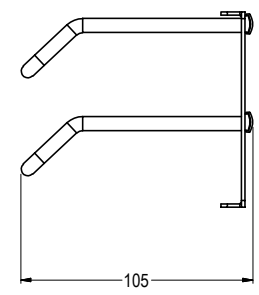

RoHS
COMPLIANT

TOLERANCE
NO DEC. PLACE ±
1 DEC. PLACE ±
2 DEC. PLACE ±
HOLE Ø ±
ANGLES ±
UNLESS OTHERWISE STATED

Cliff Electronic Components Ltd.

76 Holmetherpe Avenue, Holmetherpe Industrial Estate,
Redhill, Surrey, RH1 2PF, England, UK
Tel: 01737-771375 Fax: 01737-766012 Website: www.cliffuk.co.uk

DIMENSIONS IN MILLIMETERS UNLESS OTHERWISE STATED. WORK TO DIMENSIONS. REMOVE ALL BURRS. IF IN DOUBT ASK.

3rd ANGLE PROJECTION:

DO NOT SCALE

MATERIAL: SEE TABLE

TITLE: 2U x 32 PANEL ASSEMBLY Ø3.2 PLAIN HOLES

FINISH: SEE TABLE

DRWG. No. CP30155

THE CONTENTS OF THIS DOCUMENT MUST NOT BE COPIED OR DISCLOSED TO A 3rd PARTY WITHOUT WRITTEN PERMISSION OF CLIFF UK. © 2020

DRAWN: TJO

APPROVED: DPJ

FORM: A4DRWGH