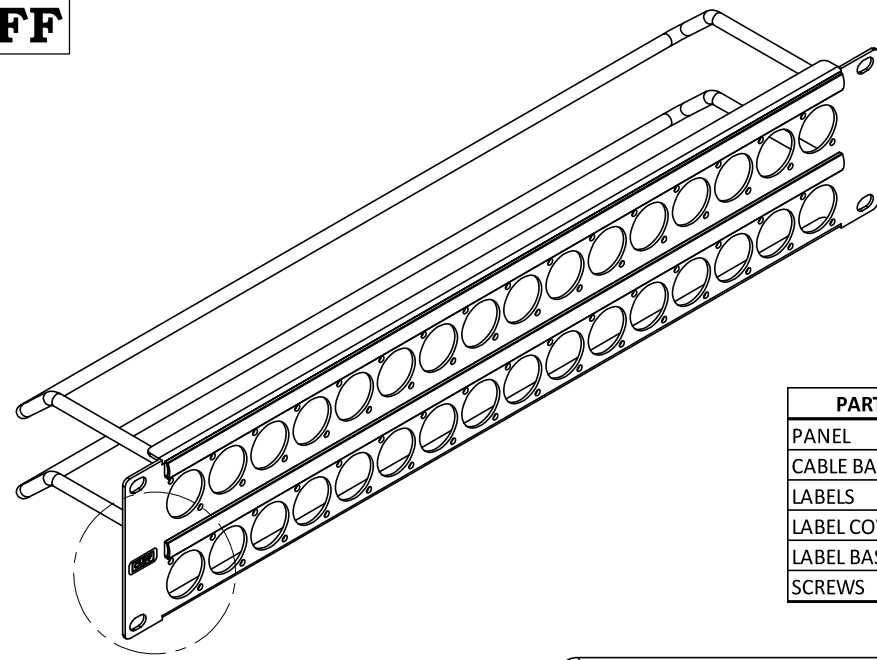

ISS.	AMEND	DATE
1	ISSUED	29/07/20

NOTES:-

- SUPPLIED FULLY ASSEMBLED
- PANEL TO RACK SCREWS NOT INCLUDED

PART	MATERIAL
PANEL	STEEL, BLACK POWDER COATED
CABLE BARS	STAINLESS STEEL
LABELS	PAPER, WHITE
LABEL COVERS	THERMOPLASTIC, CLEAR
LABEL BASES	THERMOPLASTIC, CLEAR
SCREWS	STEEL, BLACK

DIMENSIONS IN MILLIMETERS UNLESS OTHERWISE STATED. WORK TO DIMENSIONS. REMOVE ALL BURRS. IF IN DOUBT ASK.

3rd ANGLE PROJECTION:

DO NOT SCALE

MATERIAL: SEE TABLE

TITLE: 2U x 32 PANEL ASSEMBLY Ø3.2 PLAIN HOLES