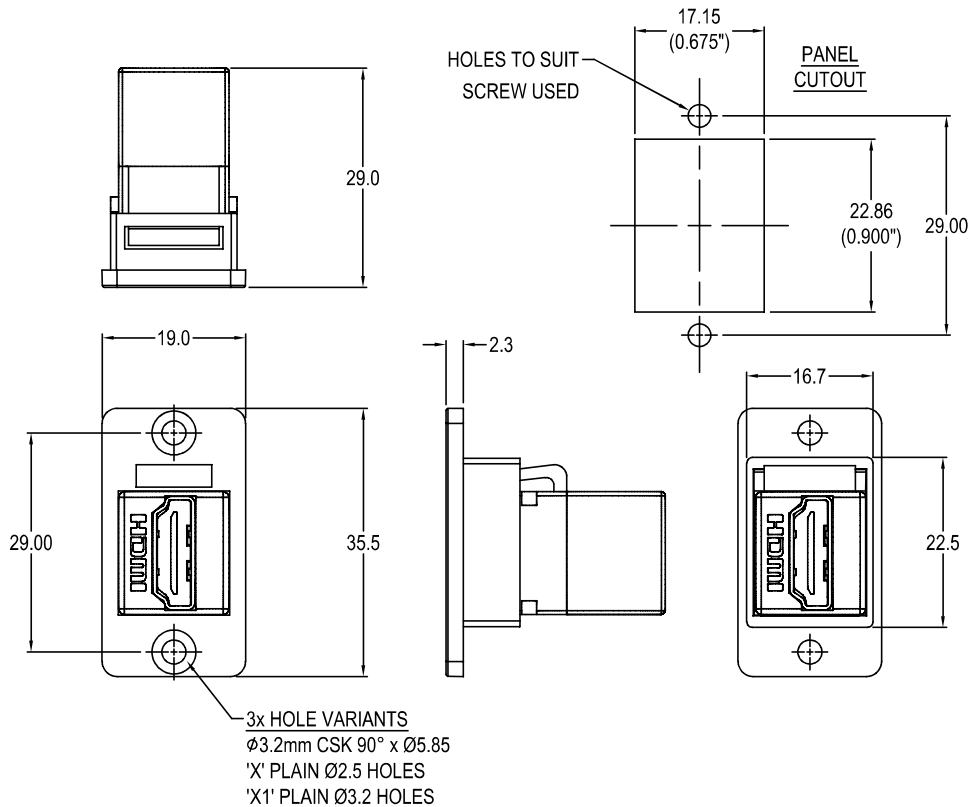

# SLIM HDMI FEMALE - FEMALE FRONT MOUNTING FEEDTHROUGH CONNECTOR

## Feedthrough Features

- Fits standard rectangular cutout.
- Various hole mounting options.
- No soldering or punch termination. Use standard cable for each connector style.
- Low rear profile.

## Material:

1. Insert: ABS UL94 HB
2. Plastic Frame: Polyamide UL94 V2
3. Shell: Gold plated
4. Contacts: Gold Plated