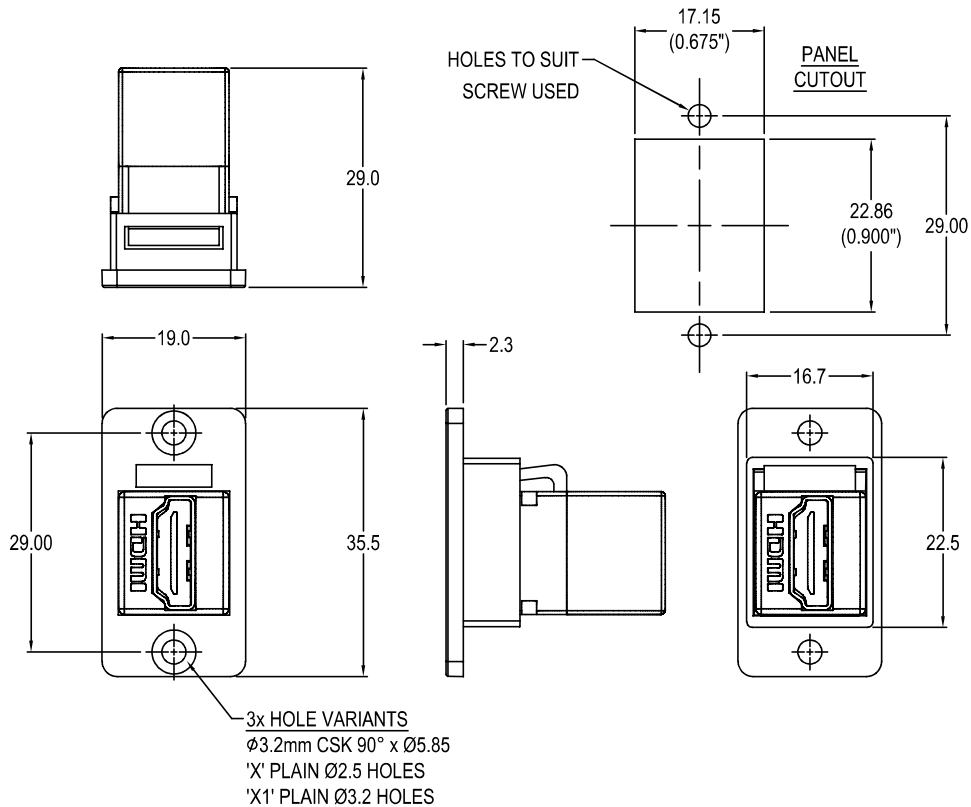

# SLIM HDMI FEMALE - FEMALE FRONT MOUNTING FEEDTHROUGH CONNECTOR

### Feedthrough Features

- Fits standard rectangular cutout.
- Various hole mounting options.
- No soldering or punch termination. Use standard cable for each connector style.
- Low rear profile.

### Material:

1. Insert: ABS UL94 HB
2. Plastic Frame: Polyamide UL94 V2
3. Shell: Gold plated
4. Contacts: Gold Plated