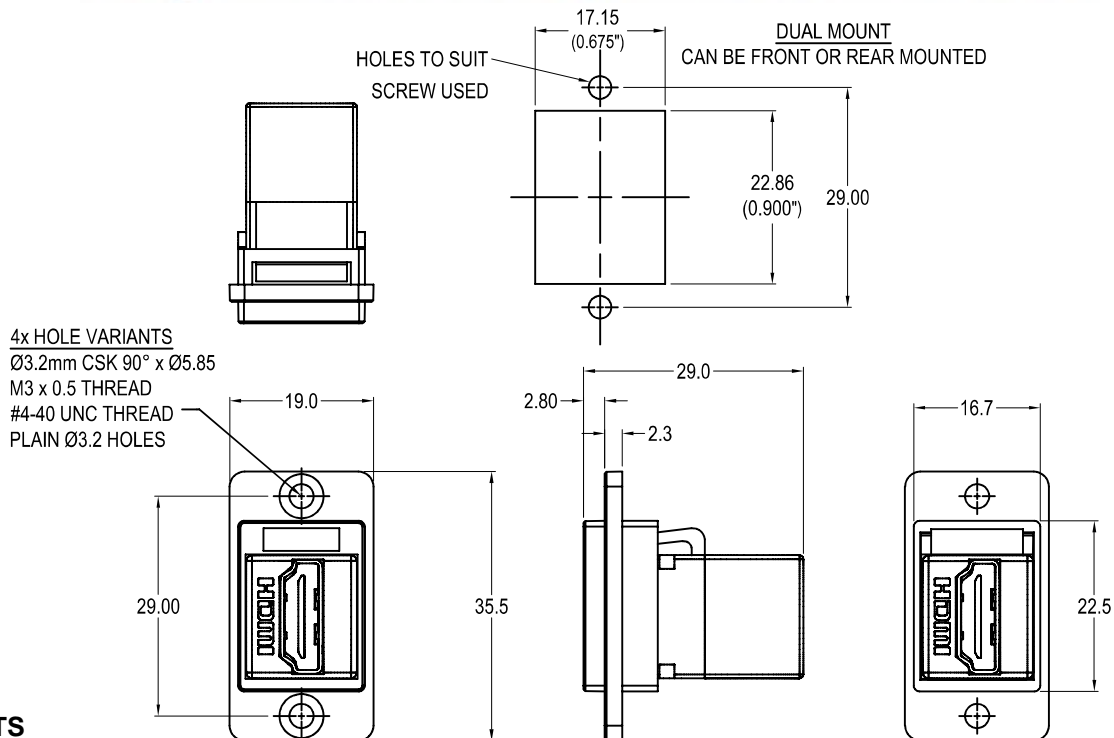

CLIFF

DUALSLIM HDMI FEMALE - FEMALE METAL FRAME FEEDTHROUGH

Can be front or rear mounted in the panel

VARIANTS

Part No.

CP30700GM

DUALSLIM HDMI F-F Nickel frame, CSK holes

CP30700GMB

CP30700GMB440

DUALSLIM HDMI F-F Black metal frame, #4-40 holes

CP30700GMX1

DUALSLIM HDMI F-F Nickel frame, Ø3.2 PLAIN holes

CP30700GMBX1

DUALSLIM HDMI F-F Black metal frame, Ø3.2 PLAIN holes

Feedthrough Features

- Fits standard rectangular cutout.
- Front or rear mounting through the panel.
- Various hole mounting options.
- No soldering or punch termination. Use standard cable for each connector style.
- Low rear profile.

General:

Please note: Functionality is affected by cable quality, length and cable wiring configuration.

Material:

1. Insert: ABS UL94 HB
2. Frame: Diecast, Nickel or Black plated
3. Shell: Gold plated
4. Contacts: Gold Plated