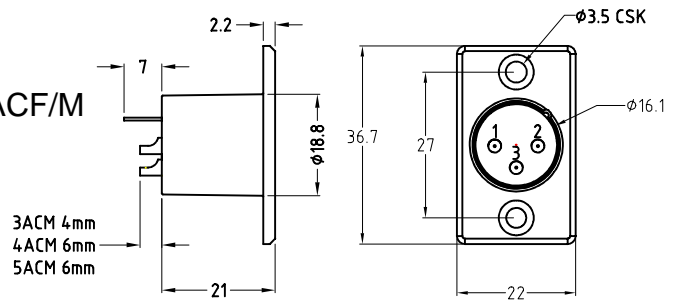

FC6100 - 3 PIN FEMALE XLR SOCKET 3ACF/M
FC6101 - 3 PIN FEMALE XLR SOCKET 3ACF/BM

FC6120 - 4 PIN FEMALE XLR SOCKET 4ACF/M
FC6121 - 4 PIN FEMALE XLR SOCKET 4ACF/BM

FC6170 - 5 PIN FEMALE XLR SOCKET 5ACF/M
FC6171 - 5 PIN FEMALE XLR SOCKET 5ACF/BM

FC6187 - 7 PIN FEMALE SOCKET 7ACF/M

ACM TYPICAL DIMENSIONS

FC6105 - 3 PIN MALE XLR SOCKET 3ACM/M
FC6106 - 3 PIN MALE XLR SOCKET 3ACM/BM

FC6125 - 4 PIN MALE XLR SOCKET 4ACM/BM
FC6126 - 4 PIN MALE XLR SOCKET 4ACM/BM

FC6175 - 5 PIN MALE XLR SOCKET 5ACM/M
FC6176 - 5 PIN MALE XLR SOCKET 5ACM/BM

FC6185 - 7 PIN MALE SOCKET 7ACM/M

ACF TYPICAL DIMENSIONS

CLIFF

METAL XLR CONNECTORS

FC6140 - 3 PIN FEMALE XLR PLUG 3APF/M
FC6141 - 3 PIN FEMALE XLR PLUG 3APF/BM