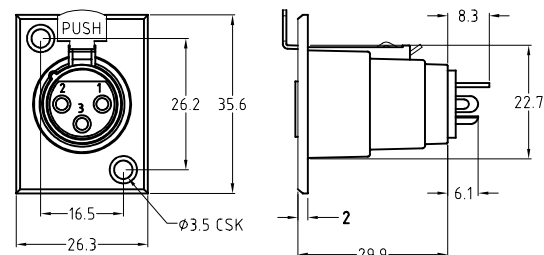

FC6187 - 7 PIN FEMALE SOCKET 7ACF/M

ACM TYPICAL DIMENSIONS

FC6105 - 3 PIN MALE XLR SOCKET 3ACM/M
FC6106 - 3 PIN MALE XLR SOCKET 3ACM/BM

FC6125 - 4 PIN MALE XLR SOCKET 4ACM/BM
FC6126 - 4 PIN MALE XLR SOCKET 4ACM/BM

FC6175 - 5 PIN MALE XLR SOCKET 5ACM/M
FC6176 - 5 PIN MALE XLR SOCKET 5ACM/BM

FC6185 - 7 PIN MALE SOCKET 7ACM/M

ACF TYPICAL DIMENSIONS

CLIFF

METAL XLR CONNECTORS

FC6140 - 3 PIN FEMALE XLR PLUG 3APF/M
FC6141 - 3 PIN FEMALE XLR PLUG 3APF/BM