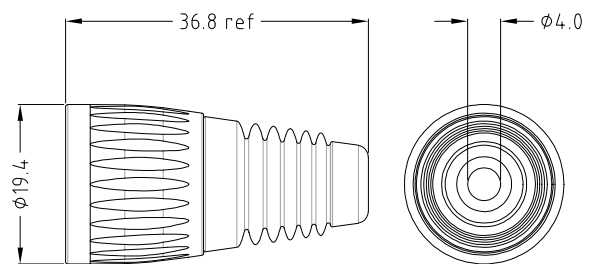

CLIFF

RIGHT ANGLE MULTI POSITION (RAMP) METAL XLR PLUGS

STRAIN RELIEF WITH COLOURED GROMMETS

P/Nos.

FC619200 - 9 COLOUR GROMMET MULTI PACK

FC619203 - WHITE GROMMET

FC619204 - GREY GROMMET

FC619205 - GREEN GROMMET

FC619206 - YELLOW GROMMET

FC619207 - RED GROMMET

FC619208 - BLUE GROMMET

FC619209 - BROWN GROMMET

FC619210 - ORANGE GROMMET

FC619223 - VIOLET GROMMET