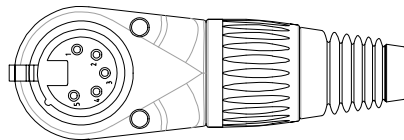

CLIFF

RIGHT ANGLE MULTI POSITION (RAMP) METAL XLR PLUGS

Right angle multi position (RAMP) metal XLR plugs are available as either male 3, 4 or 5 pole or female 3 and 5 pole versions. The body is adjustable in 8 positions around the plug to allow cable access to be from any direction. They are supplied with a black strain relief but this can be replaced with a coloured version. There are 9 colours available which are sold separately.

P/Nos.
FC619303 - RAMP 3P XLR MALE PLUG
FC619304 - RAMP 4P XLR MALE PLUG
FC619305 - RAMP 5P XLR MALE PLUG

P/Nos.
FC619313 - RAMP 3P XLR FEMALE PLUG
FC619315 - RAMP 5P XLR FEMALE PLUG

SPECIFICATION

Electrical Performance

Contact Resistance: $\leq 3\text{m}\Omega$

Insulation Resistance: $> 10\text{G}\Omega$

Dielectric Strength: 1.5kVdc

Rated Voltage: $< 50\text{V}$

Rated Current Per Pin:	3 Pin	4 Pin	5 Pin
	15A	10A	7.5A

Mechanical Performance

Insertion Force: $\leq 30\text{N}$

Withdrawal Force: $\leq 30\text{N}$

Lifetime: ≥ 1000 mating cycles

Cable OD range: $\text{Ø}3.5$ to $\text{Ø}8\text{mm}$

CLIFF

RIGHT ANGLE MULTI POSITION (RAMP) METAL XLR PLUGS