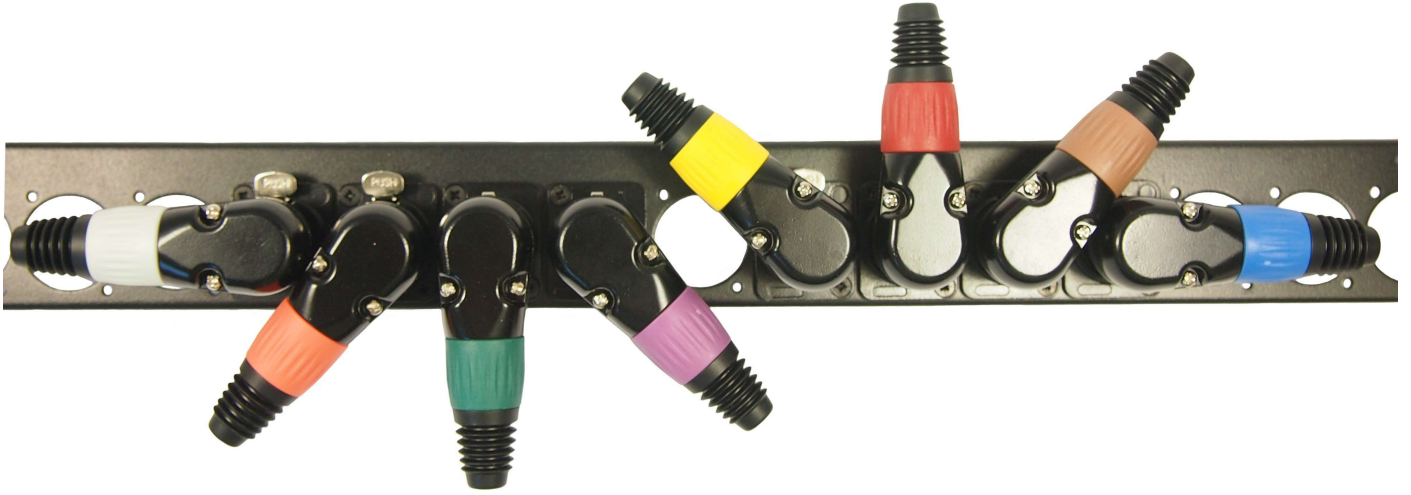

CLIFF

RIGHT ANGLE MULTI POSITION (RAMP) METAL XLR PLUGS

Right angle multi position (RAMP) metal XLR plugs are available as either male 3, 4 or 5 pole or female 3 and 5 pole versions. The body is adjustable in 8 positions around the plug to allow cable access to be from any direction. They are supplied with a black strain relief but this can be replaced with a coloured version. There are 9 colours available which are sold separately.

Insertion Force: $\leq 30\text{N}$

Withdrawal Force: $\leq 30\text{N}$

Lifetime: ≥ 1000 mating cycles

Cable OD range: $\text{Ø}3.5$ to $\text{Ø}8\text{mm}$

CLIFF

RIGHT ANGLE MULTI POSITION (RAMP) METAL XLR PLUGS

STRAIN RELIEF WITH COLOURED GROMMETS

P/Nos.

FC619200 - 9 COLOUR GROMMET MULTI PACK

FC619203 - WHITE GROMMET

FC619204 - GREY GROMMET

FC619205 - GREEN GROMMET

FC619206 - YELLOW GROMMET

FC619207 - RED GROMMET

FC619208 - BLUE GROMMET

FC619209 - BROWN GROMMET

FC619210 - ORANGE GROMMET

FC619223 - VIOLET GROMMET

X-ON Electronics

Largest Supplier of Electrical and Electronic Components

Click to view similar products for [XLR Connectors](#) category: