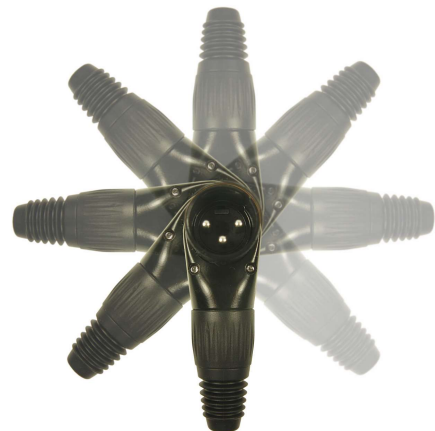

CLIFF

RIGHT ANGLE MULTI POSITION (RAMP) METAL XLR PLUGS

Right angle multi position (RAMP) metal XLR plugs are available as either male 3, 4 or 5 pole or female 3 and 5 pole versions. The body is adjustable in 8 positions around the plug to allow cable access to be from any direction. They are supplied with a black strain relief but this can be replaced with a coloured version. There are 9 colours available which are sold separately.

P/Nos.
FC619303 - RAMP 3P XLR MALE PLUG
FC619304 - RAMP 4P XLR MALE PLUG
FC619305 - RAMP 5P XLR MALE PLUG

P/Nos.
FC619313 - RAMP 3P XLR FEMALE PLUG
FC619315 - RAMP 5P XLR FEMALE PLUG

SPECIFICATION

Electrical Performance

Contact Resistance: $\leq 3\text{m}\Omega$

Insulation Resistance: $> 10\text{G}\Omega$

Dielectric Strength: 1.5kVdc

Rated Voltage: $< 50\text{V}$

Rated Current Per Pin:	3 Pin	4 Pin	5 Pin
	15A	10A	7.5A

Mechanical Performance

Insertion Force: $\leq 30\text{N}$

Withdrawal Force: $\leq 30\text{N}$

Lifetime: ≥ 1000 mating cycles

Cable OD range: $\text{Ø}3.5$ to $\text{Ø}8\text{mm}$

CLIFF

RIGHT ANGLE MULTI POSITION (RAMP) METAL XLR PLUGS