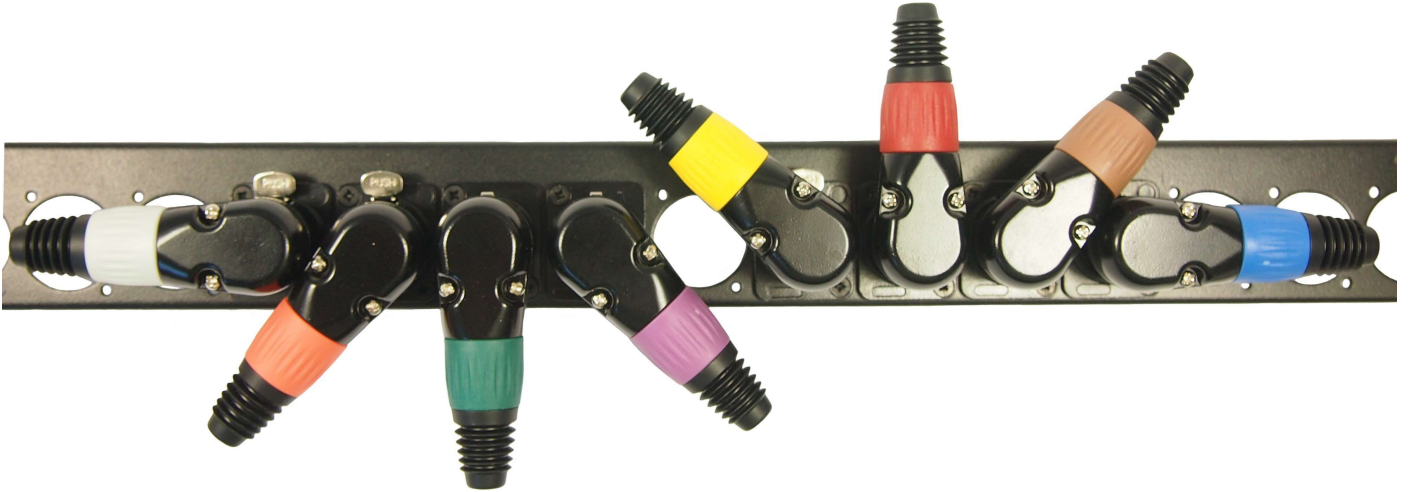

CLIFF

RIGHT ANGLE MULTI POSITION (RAMP) METAL XLR PLUGS

Right angle multi position (RAMP) metal XLR plugs are available as either male 3, 4 or 5 pole or female 3 and 5 pole versions. The body is adjustable in 8 positions around the plug to allow cable access to be from any direction. They are supplied with a black strain relief but this can be replaced with a coloured version. There are 9 colours available which are sold separately.

Insertion Force: $\leq 30\text{N}$

Withdrawal Force: $\leq 30\text{N}$

Lifetime: ≥ 1000 mating cycles

Cable OD range: $\text{Ø}3.5$ to $\text{Ø}8\text{mm}$

CLIFF

RIGHT ANGLE MULTI POSITION (RAMP) METAL XLR PLUGS

STRAIN RELIEF WITH COLOURED GROMMETS

P/Nos.

FC619200 - 9 COLOUR GROMMET MULTI PACK

FC619203 - WHITE GROMMET

FC619204 - GREY GROMMET

FC619205 - GREEN GROMMET

FC619206 - YELLOW GROMMET

FC619207 - RED GROMMET

FC619208 - BLUE GROMMET

FC619209 - BROWN GROMMET

FC619210 - ORANGE GROMMET

FC619223 - VIOLET GROMMET

X-ON Electronics

Largest Supplier of Electrical and Electronic Components

Click to view similar products for [XLR Connectors](#) category: