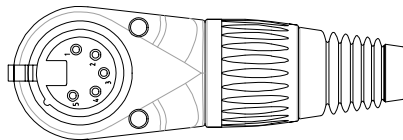

CLIFF

RIGHT ANGLE MULTI POSITION (RAMP) METAL XLR PLUGS

Right angle multi position (RAMP) metal XLR plugs are available as either male 3, 4 or 5 pole or female 3 and 5 pole versions. The body is adjustable in 8 positions around the plug to allow cable access to be from any direction. They are supplied with a black strain relief but this can be replaced with a coloured version. There are 9 colours available which are sold separately.

P/Nos.
FC619303 - RAMP 3P XLR MALE PLUG
FC619304 - RAMP 4P XLR MALE PLUG
FC619305 - RAMP 5P XLR MALE PLUG

P/Nos.
FC619313 - RAMP 3P XLR FEMALE PLUG
FC619315 - RAMP 5P XLR FEMALE PLUG

SPECIFICATION

Electrical Performance

Contact Resistance: $\leq 3\text{m}\Omega$

Insulation Resistance: $> 10\text{G}\Omega$

Dielectric Strength: 1.5kVdc

Rated Voltage: $< 50\text{V}$

Rated Current Per Pin:	3 Pin	4 Pin	5 Pin
	15A	10A	7.5A

Mechanical Performance

Insertion Force: $\leq 30\text{N}$

Withdrawal Force: $\leq 30\text{N}$

Lifetime: ≥ 1000 mating cycles

Cable OD range: $\text{Ø}3.5$ to $\text{Ø}8\text{mm}$

CLIFF

RIGHT ANGLE MULTI POSITION (RAMP) METAL XLR PLUGS