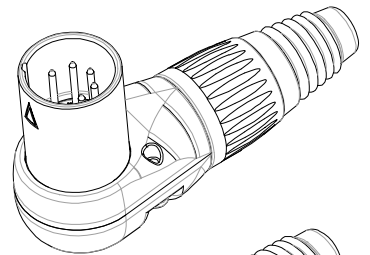

CLIFF

RIGHT ANGLE MULTI POSITION (RAMP) METAL XLR PLUGS

Right angle multi position (RAMP) metal XLR plugs are available as either male 3, 4 or 5 pole or female 3 and 5 pole versions. The body is adjustable in 8 positions around the plug to allow cable access to be from any direction. They are supplied with a black strain relief but this can be replaced with a coloured version. There are 9 colours available which are sold separately.

P/Nos.
FC619303 - RAMP 3P XLR MALE PLUG
FC619304 - RAMP 4P XLR MALE PLUG
FC619305 - RAMP 5P XLR MALE PLUG

P/Nos.
FC619313 - RAMP 3P XLR FEMALE PLUG
FC619315 - RAMP 5P XLR FEMALE PLUG

SPECIFICATION

Electrical Performance

Insertion Force: $\leq 30\text{N}$

Withdrawal Force: $\leq 30\text{N}$

Lifetime: ≥ 1000 mating cycles

Cable OD range: $\text{Ø}3.5$ to $\text{Ø}8\text{mm}$

CLIFF

RIGHT ANGLE MULTI POSITION (RAMP) METAL XLR PLUGS