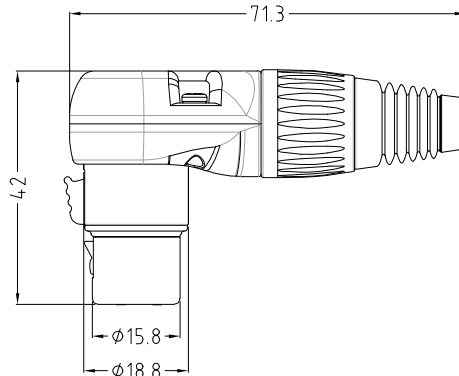

CLIFF

RIGHT ANGLE MULTI POSITION (RAMP) METAL XLR PLUGS

Right angle multi position (RAMP) metal XLR plugs are available as either male 3, 4 or 5 pole or female 3 and 5 pole versions. The body is adjustable in 8 positions around the plug to allow cable access to be from any direction. They are supplied with a black strain relief but this can be replaced with a coloured version. There are 9 colours available which are sold separately.

P/Nos.
FC619303 - RAMP 3P XLR MALE PLUG
FC619304 - RAMP 4P XLR MALE PLUG
FC619305 - RAMP 5P XLR MALE PLUG

P/Nos.
FC619313 - RAMP 3P XLR FEMALE PLUG
FC619315 - RAMP 5P XLR FEMALE PLUG

SPECIFICATION

Electrical Performance

Contact Resistance: $\leq 3\text{m}\Omega$

Insulation Resistance: $> 10\text{G}\Omega$

Dielectric Strength: 1.5kVdc

Rated Voltage: $< 50\text{V}$

Rated Current Per Pin:	3 Pin	4 Pin	5 Pin
	15A	10A	7.5A

Mechanical Performance

Insertion Force: $\leq 30\text{N}$

Withdrawal Force: $\leq 30\text{N}$

Lifetime: ≥ 1000 mating cycles

Cable OD range: $\text{Ø}3.5$ to $\text{Ø}8\text{mm}$

CLIFF

RIGHT ANGLE MULTI POSITION (RAMP) METAL XLR PLUGS