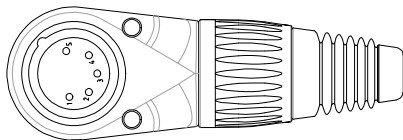

CLIFF

RIGHT ANGLE MULTI POSITION (RAMP) METAL XLR PLUGS

Right angle multi position (RAMP) metal XLR plugs are available as either male 3, 4 or 5 pole or female 3 and 5 pole versions. The body is adjustable in 8 positions around the plug to allow cable access to be from any direction. They are supplied with a black strain relief but this can be replaced with a coloured version. There are 9 colours available which are sold separately.

P/Nos.
FC619303 - RAMP 3P XLR MALE PLUG
FC619304 - RAMP 4P XLR MALE PLUG
FC619305 - RAMP 5P XLR MALE PLUG

P/Nos.
FC619313 - RAMP 3P XLR FEMALE PLUG
FC619315 - RAMP 5P XLR FEMALE PLUG

SPECIFICATION

Electrical Performance

Contact Resistance: $\leq 3\text{m}\Omega$

Insulation Resistance: $> 10\text{G}\Omega$

Dielectric Strength: 1.5kVdc

Rated Voltage: $< 50\text{V}$

Rated Current Per Pin:	3 Pin	4 Pin	5 Pin
	15A	10A	7.5A

Mechanical Performance

Insertion Force: $\leq 30\text{N}$

Withdrawal Force: $\leq 30\text{N}$

Lifetime: ≥ 1000 mating cycles

Cable OD range: $\text{Ø}3.5$ to $\text{Ø}8\text{mm}$

CLIFF

RIGHT ANGLE MULTI POSITION (RAMP) METAL XLR PLUGS