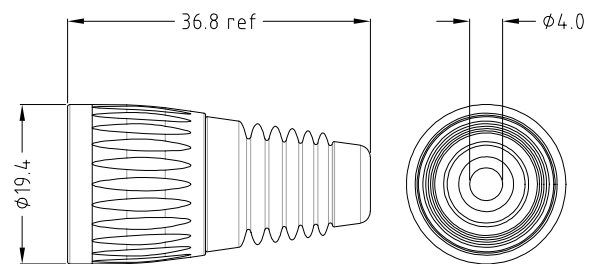

CLIFF

RIGHT ANGLE MULTI POSITION (RAMP) METAL XLR PLUGS

STRAIN RELIEF WITH COLOURED GROMMETS

P/Nos.

FC619200 - 9 COLOUR GROMMET MULTI PACK

FC619203 - WHITE GROMMET

FC619204 - GREY GROMMET

FC619205 - GREEN GROMMET

FC619206 - YELLOW GROMMET

FC619207 - RED GROMMET

FC619208 - BLUE GROMMET

FC619209 - BROWN GROMMET

FC619210 - ORANGE GROMMET

FC619223 - VIOLET GROMMET