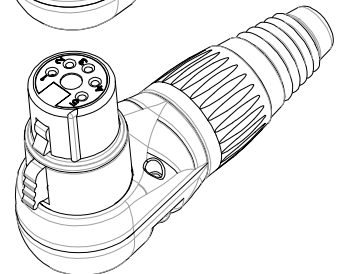

CLIFF

RIGHT ANGLE MULTI POSITION (RAMP) METAL XLR PLUGS

Right angle multi position (RAMP) metal XLR plugs are available as either male 3, 4 or 5 pole or female 3 and 5 pole versions. The body is adjustable in 8 positions around the plug to allow cable access to be from any direction. They are supplied with a black strain relief but this can be replaced with a coloured version. There are 9 colours available which are sold separately.

P/Nos.
FC619303 - RAMP 3P XLR MALE PLUG
FC619304 - RAMP 4P XLR MALE PLUG
FC619305 - RAMP 5P XLR MALE PLUG

P/Nos.
FC619313 - RAMP 3P XLR FEMALE PLUG
FC619315 - RAMP 5P XLR FEMALE PLUG

SPECIFICATION

Electrical Performance

Contact Resistance: $\leq 3\text{m}\Omega$

Insulation Resistance: $> 10\text{G}\Omega$

Dielectric Strength: 1.5kVdc

Rated Voltage: $< 50\text{V}$

Rated Current Per Pin:	3 Pin	4 Pin	5 Pin
	15A	10A	7.5A

Mechanical Performance

Insertion Force: $\leq 30\text{N}$

Withdrawal Force: $\leq 30\text{N}$

Lifetime: ≥ 1000 mating cycles

Cable OD range: $\text{Ø}3.5$ to $\text{Ø}8\text{mm}$

CLIFF

RIGHT ANGLE MULTI POSITION (RAMP) METAL XLR PLUGS