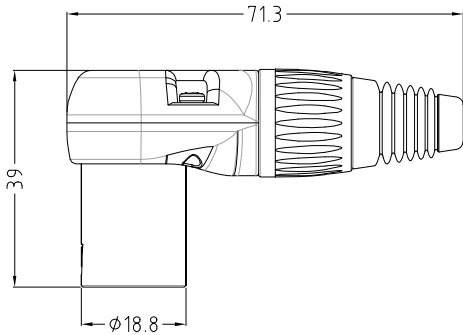

CLIFF

RIGHT ANGLE MULTI POSITION (RAMP) METAL XLR PLUGS

Right angle multi position (RAMP) metal XLR plugs are available as either male 3, 4 or 5 pole or female 3 and 5 pole versions. The body is adjustable in 8 positions around the plug to allow cable access to be from any direction. They are supplied with a black strain relief but this can be replaced with a coloured version. There are 9 colours available which are sold separately.

P/Nos.
FC619303 - RAMP 3P XLR MALE PLUG
FC619304 - RAMP 4P XLR MALE PLUG
FC619305 - RAMP 5P XLR MALE PLUG

P/Nos.
FC619313 - RAMP 3P XLR FEMALE PLUG
FC619315 - RAMP 5P XLR FEMALE PLUG

SPECIFICATION

Electrical Performance

Contact Resistance: $\leq 3\text{m}\Omega$

Insulation Resistance: $> 10\text{G}\Omega$

Dielectric Strength: 1.5kVdc

Rated Voltage: $< 50\text{V}$

Rated Current Per Pin:	3 Pin	4 Pin	5 Pin
	15A	10A	7.5A

Mechanical Performance

Insertion Force: $\leq 30\text{N}$

Withdrawal Force: $\leq 30\text{N}$

Lifetime: ≥ 1000 mating cycles

Cable OD range: $\text{Ø}3.5$ to $\text{Ø}8\text{mm}$

CLIFF

RIGHT ANGLE MULTI POSITION (RAMP) METAL XLR PLUGS